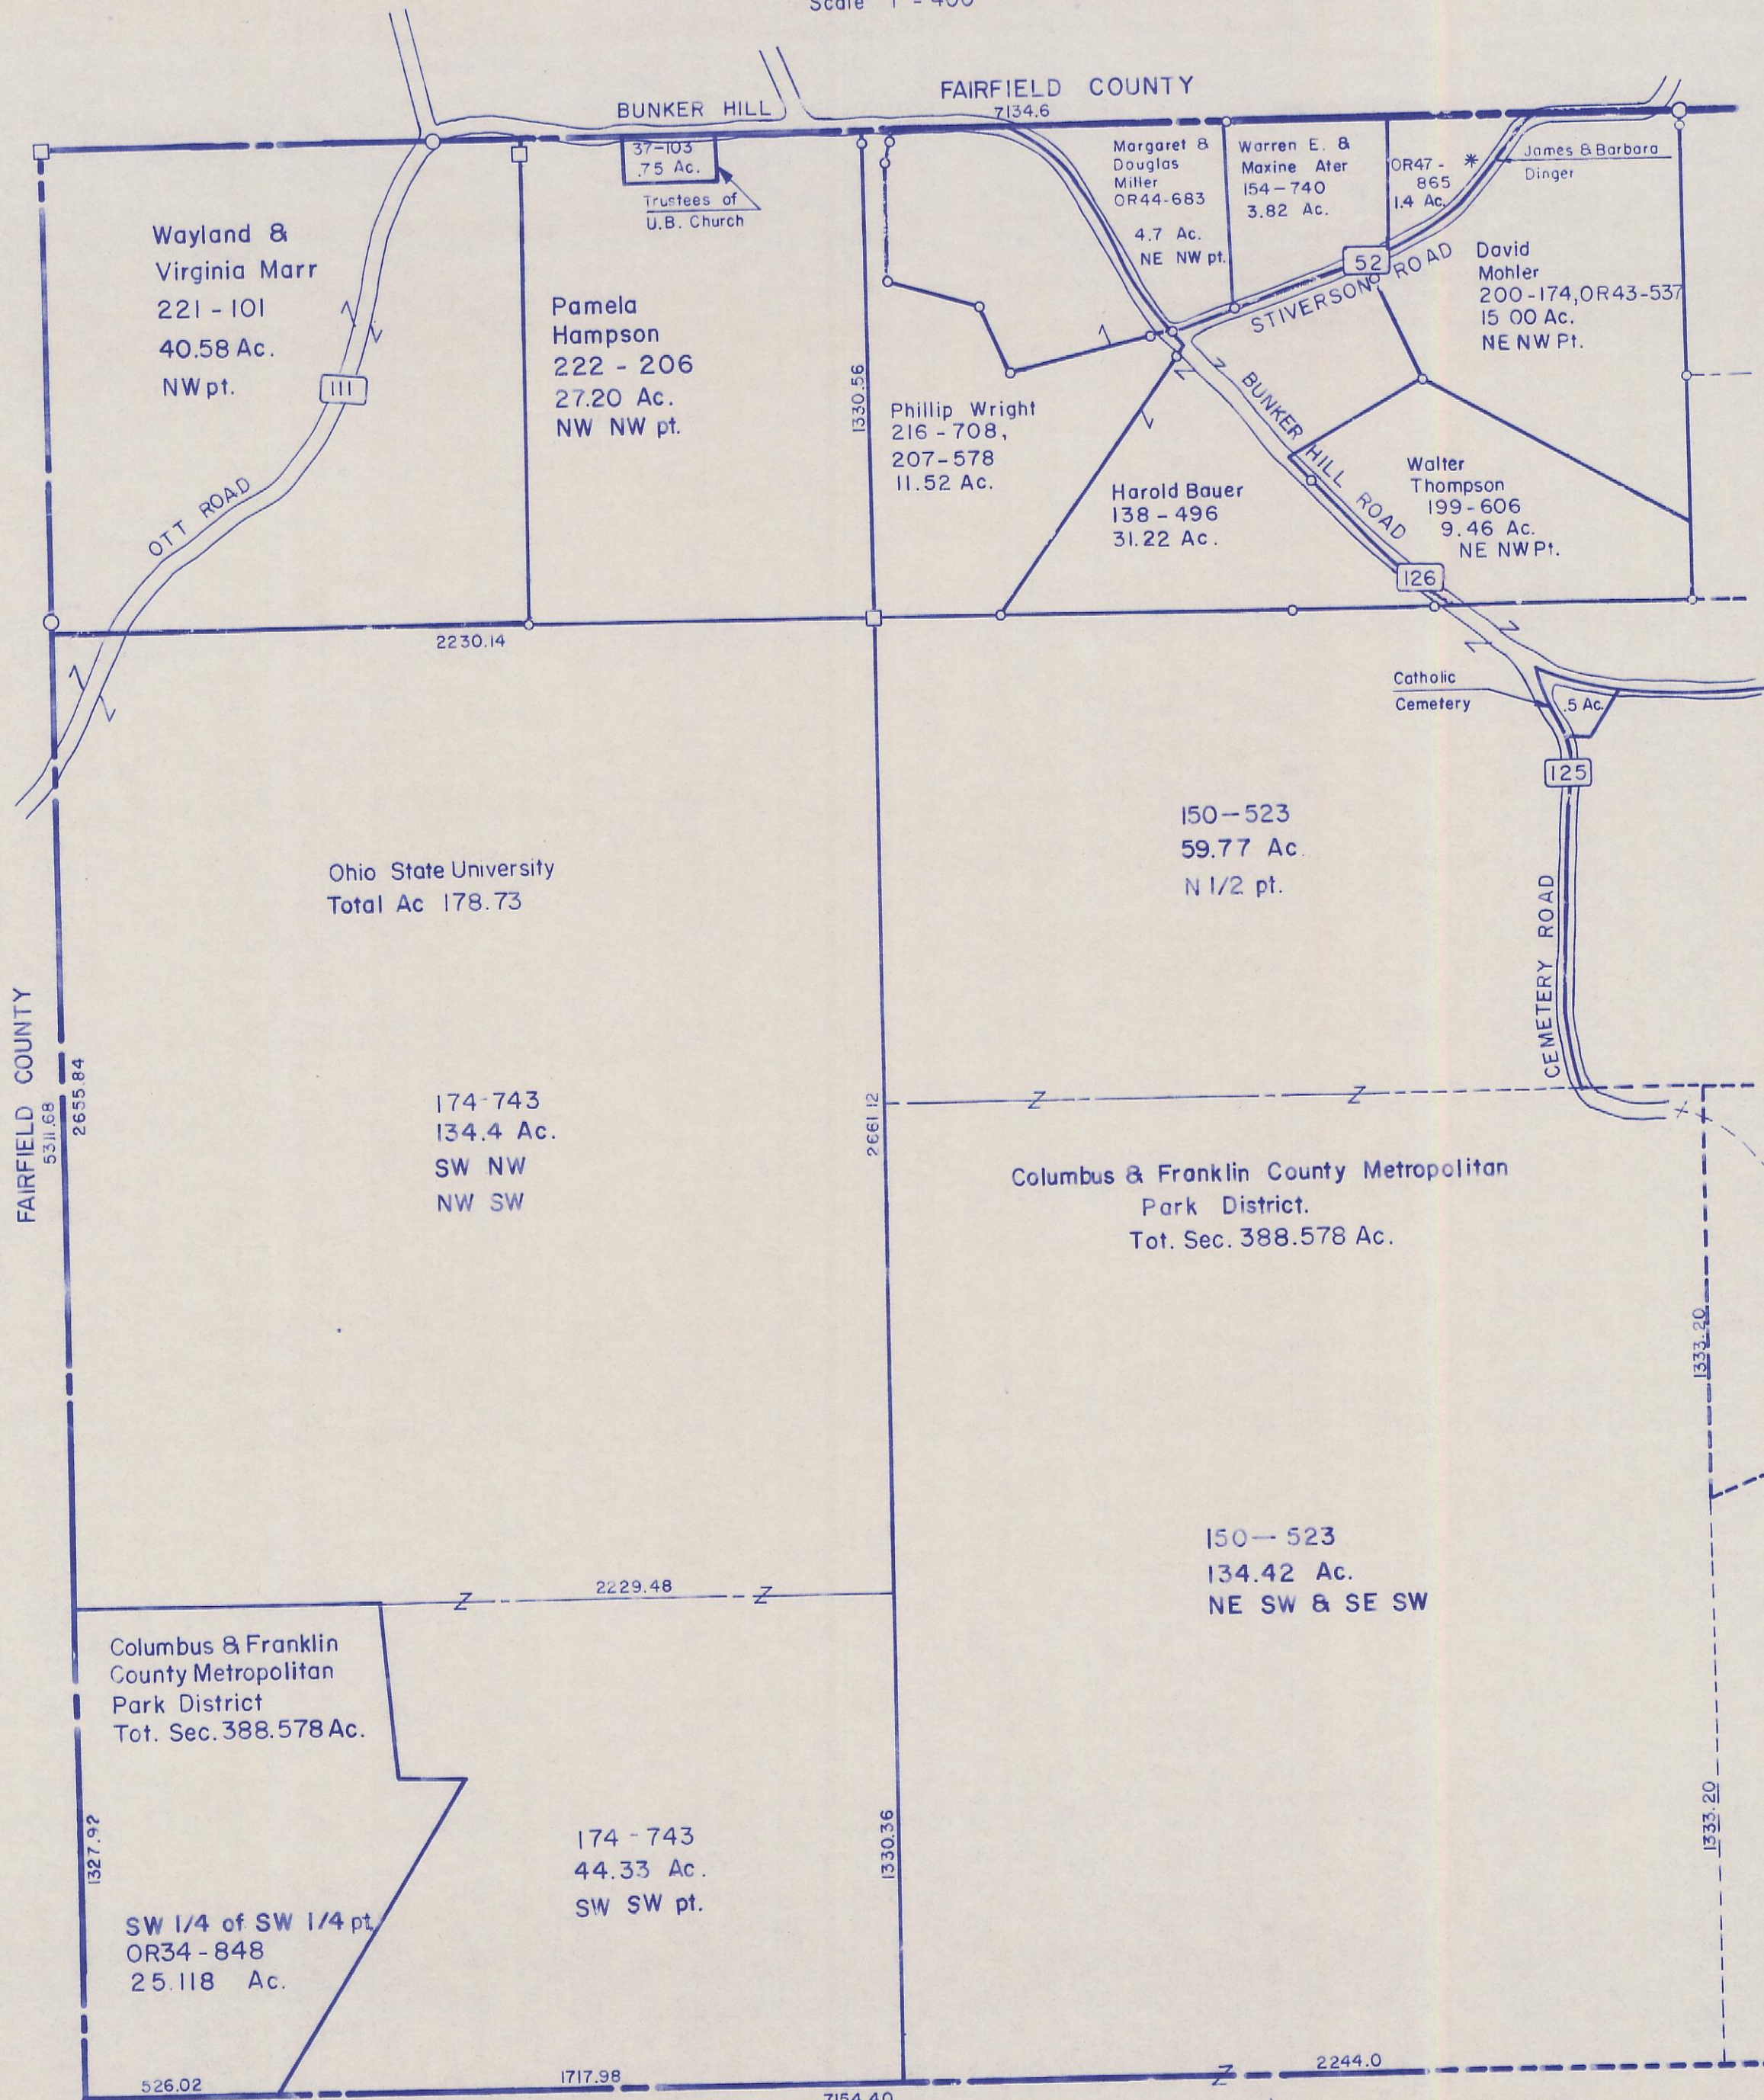

HOCKING COUNTY

GOOD HOPE

SEC. 18 Pt. T 13 R 18

Scale 1" = 400'

SEC 19

Sec. 18 pt.