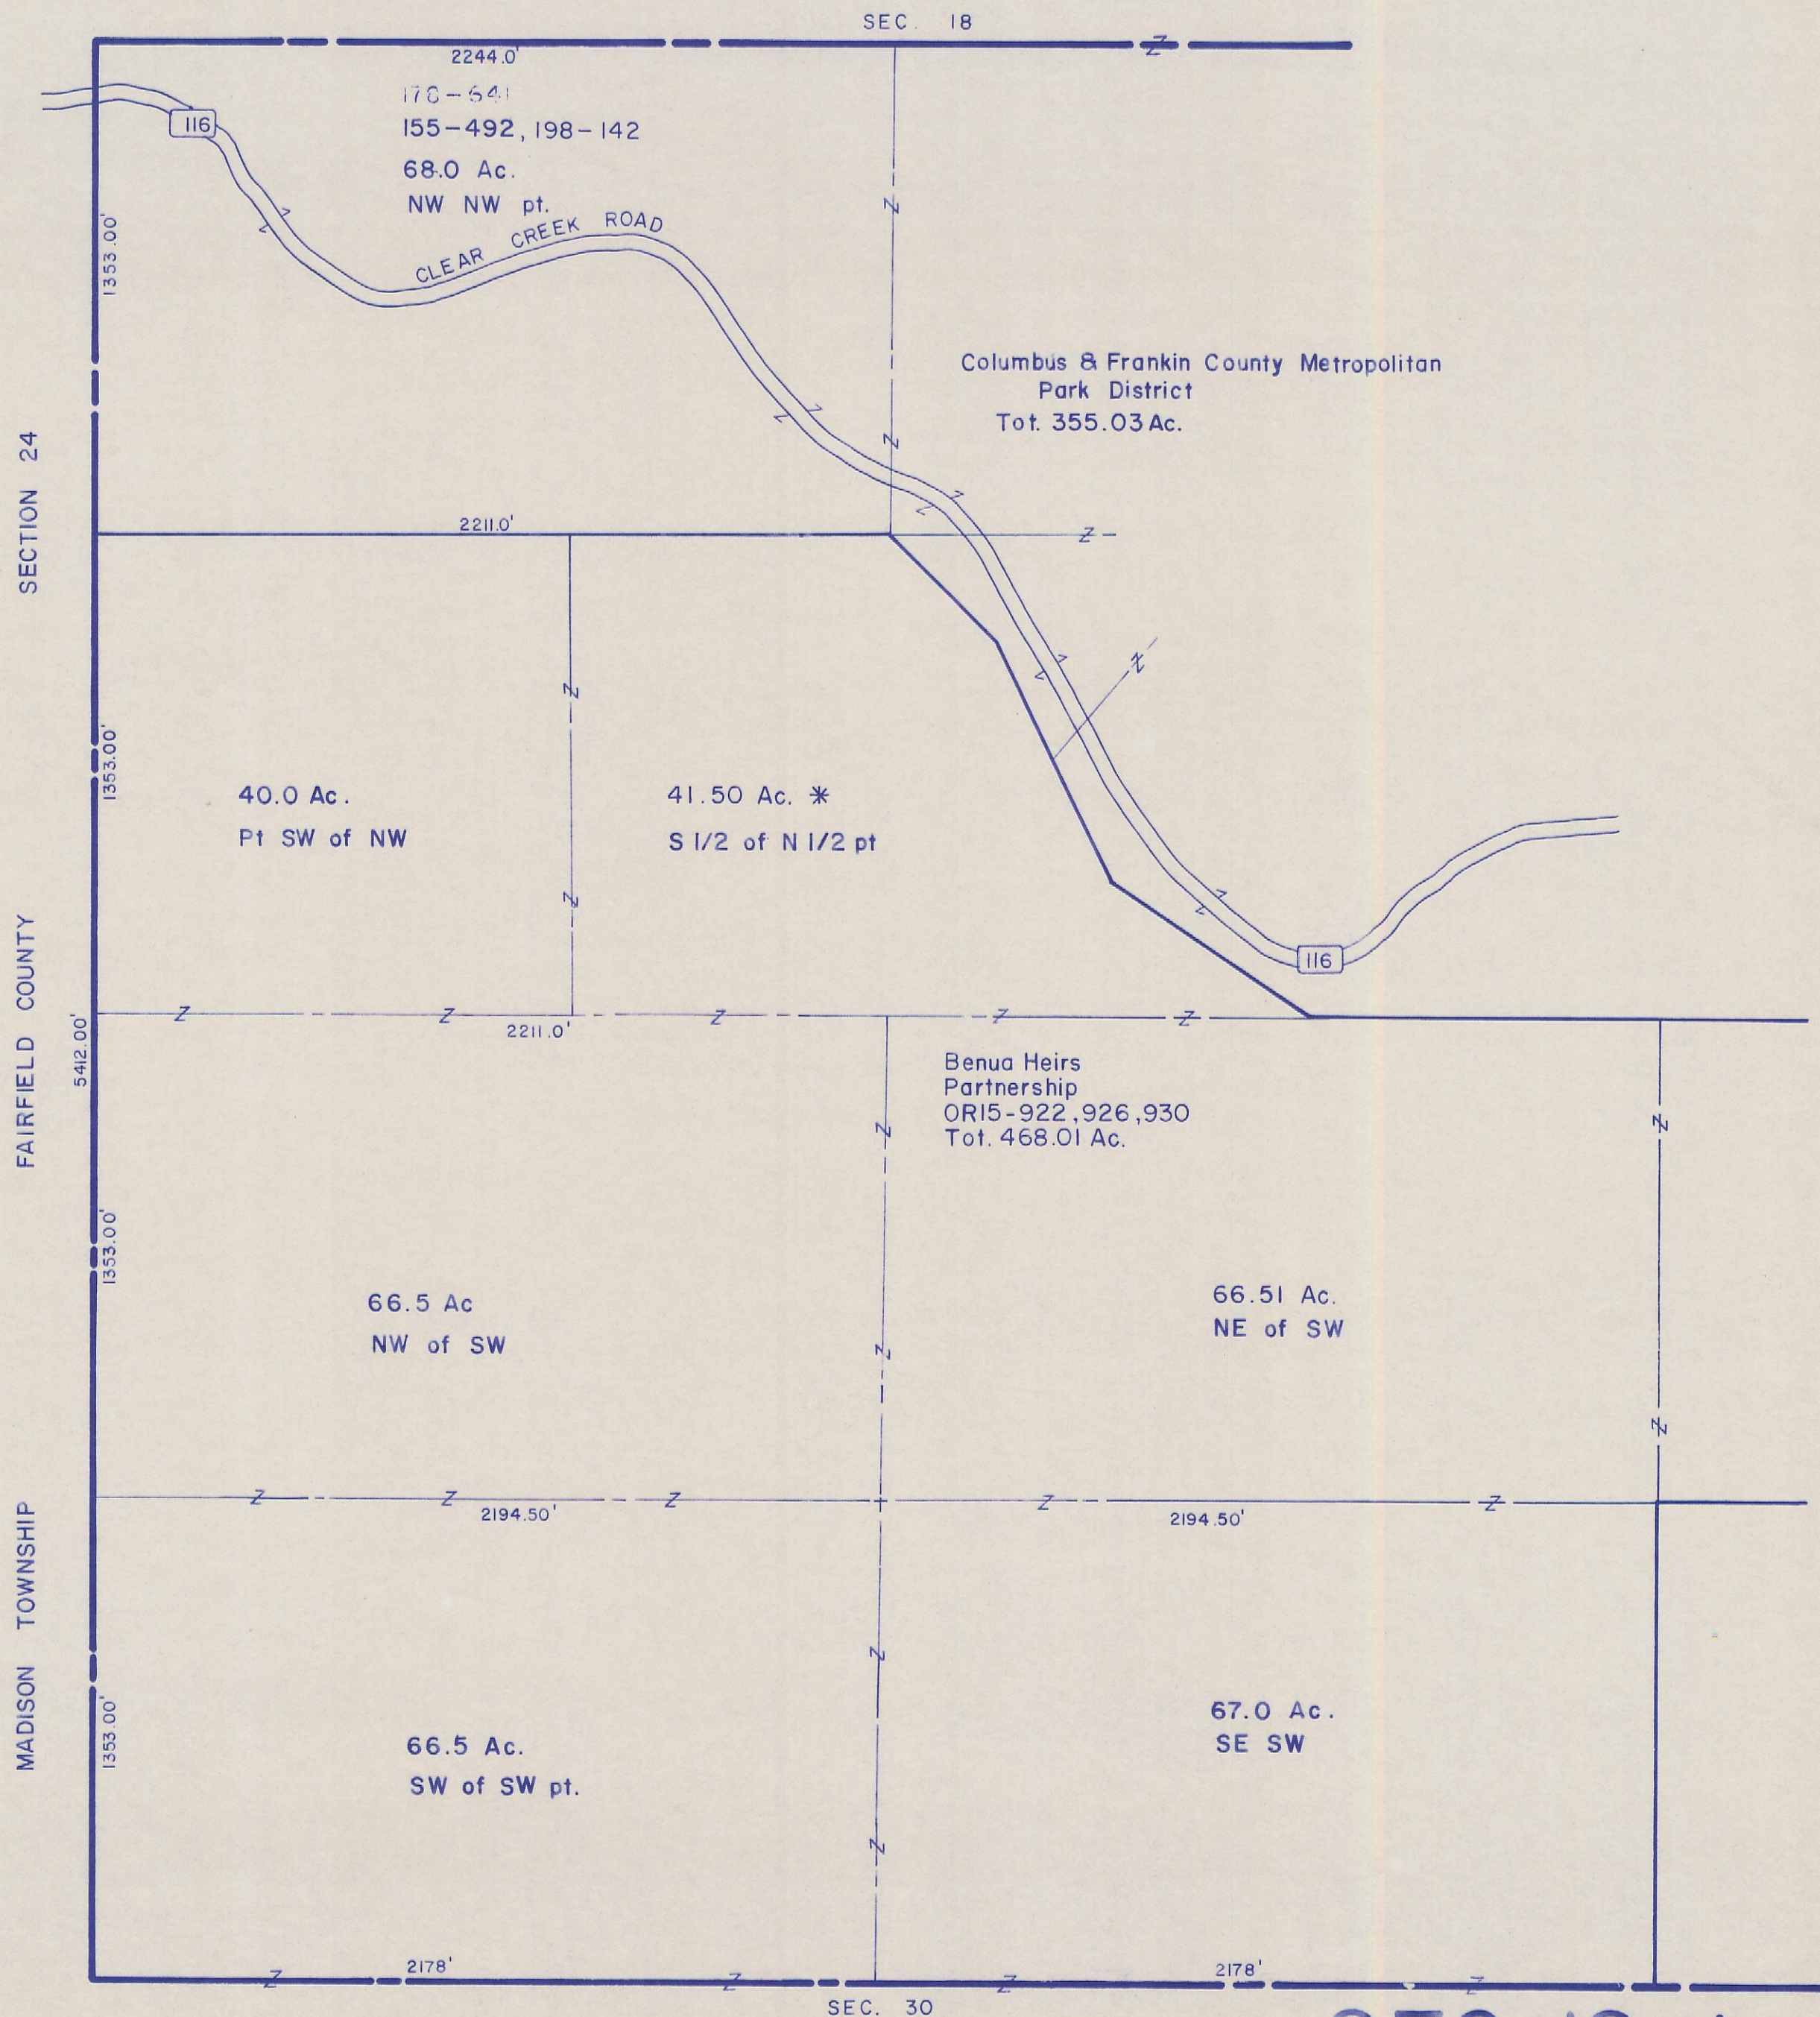

HOCKING COUNTY

GOOD HOPE

SEC. 19 Pt T 13 R 18

Scale 1" = 400'

SEC. 19 pt.