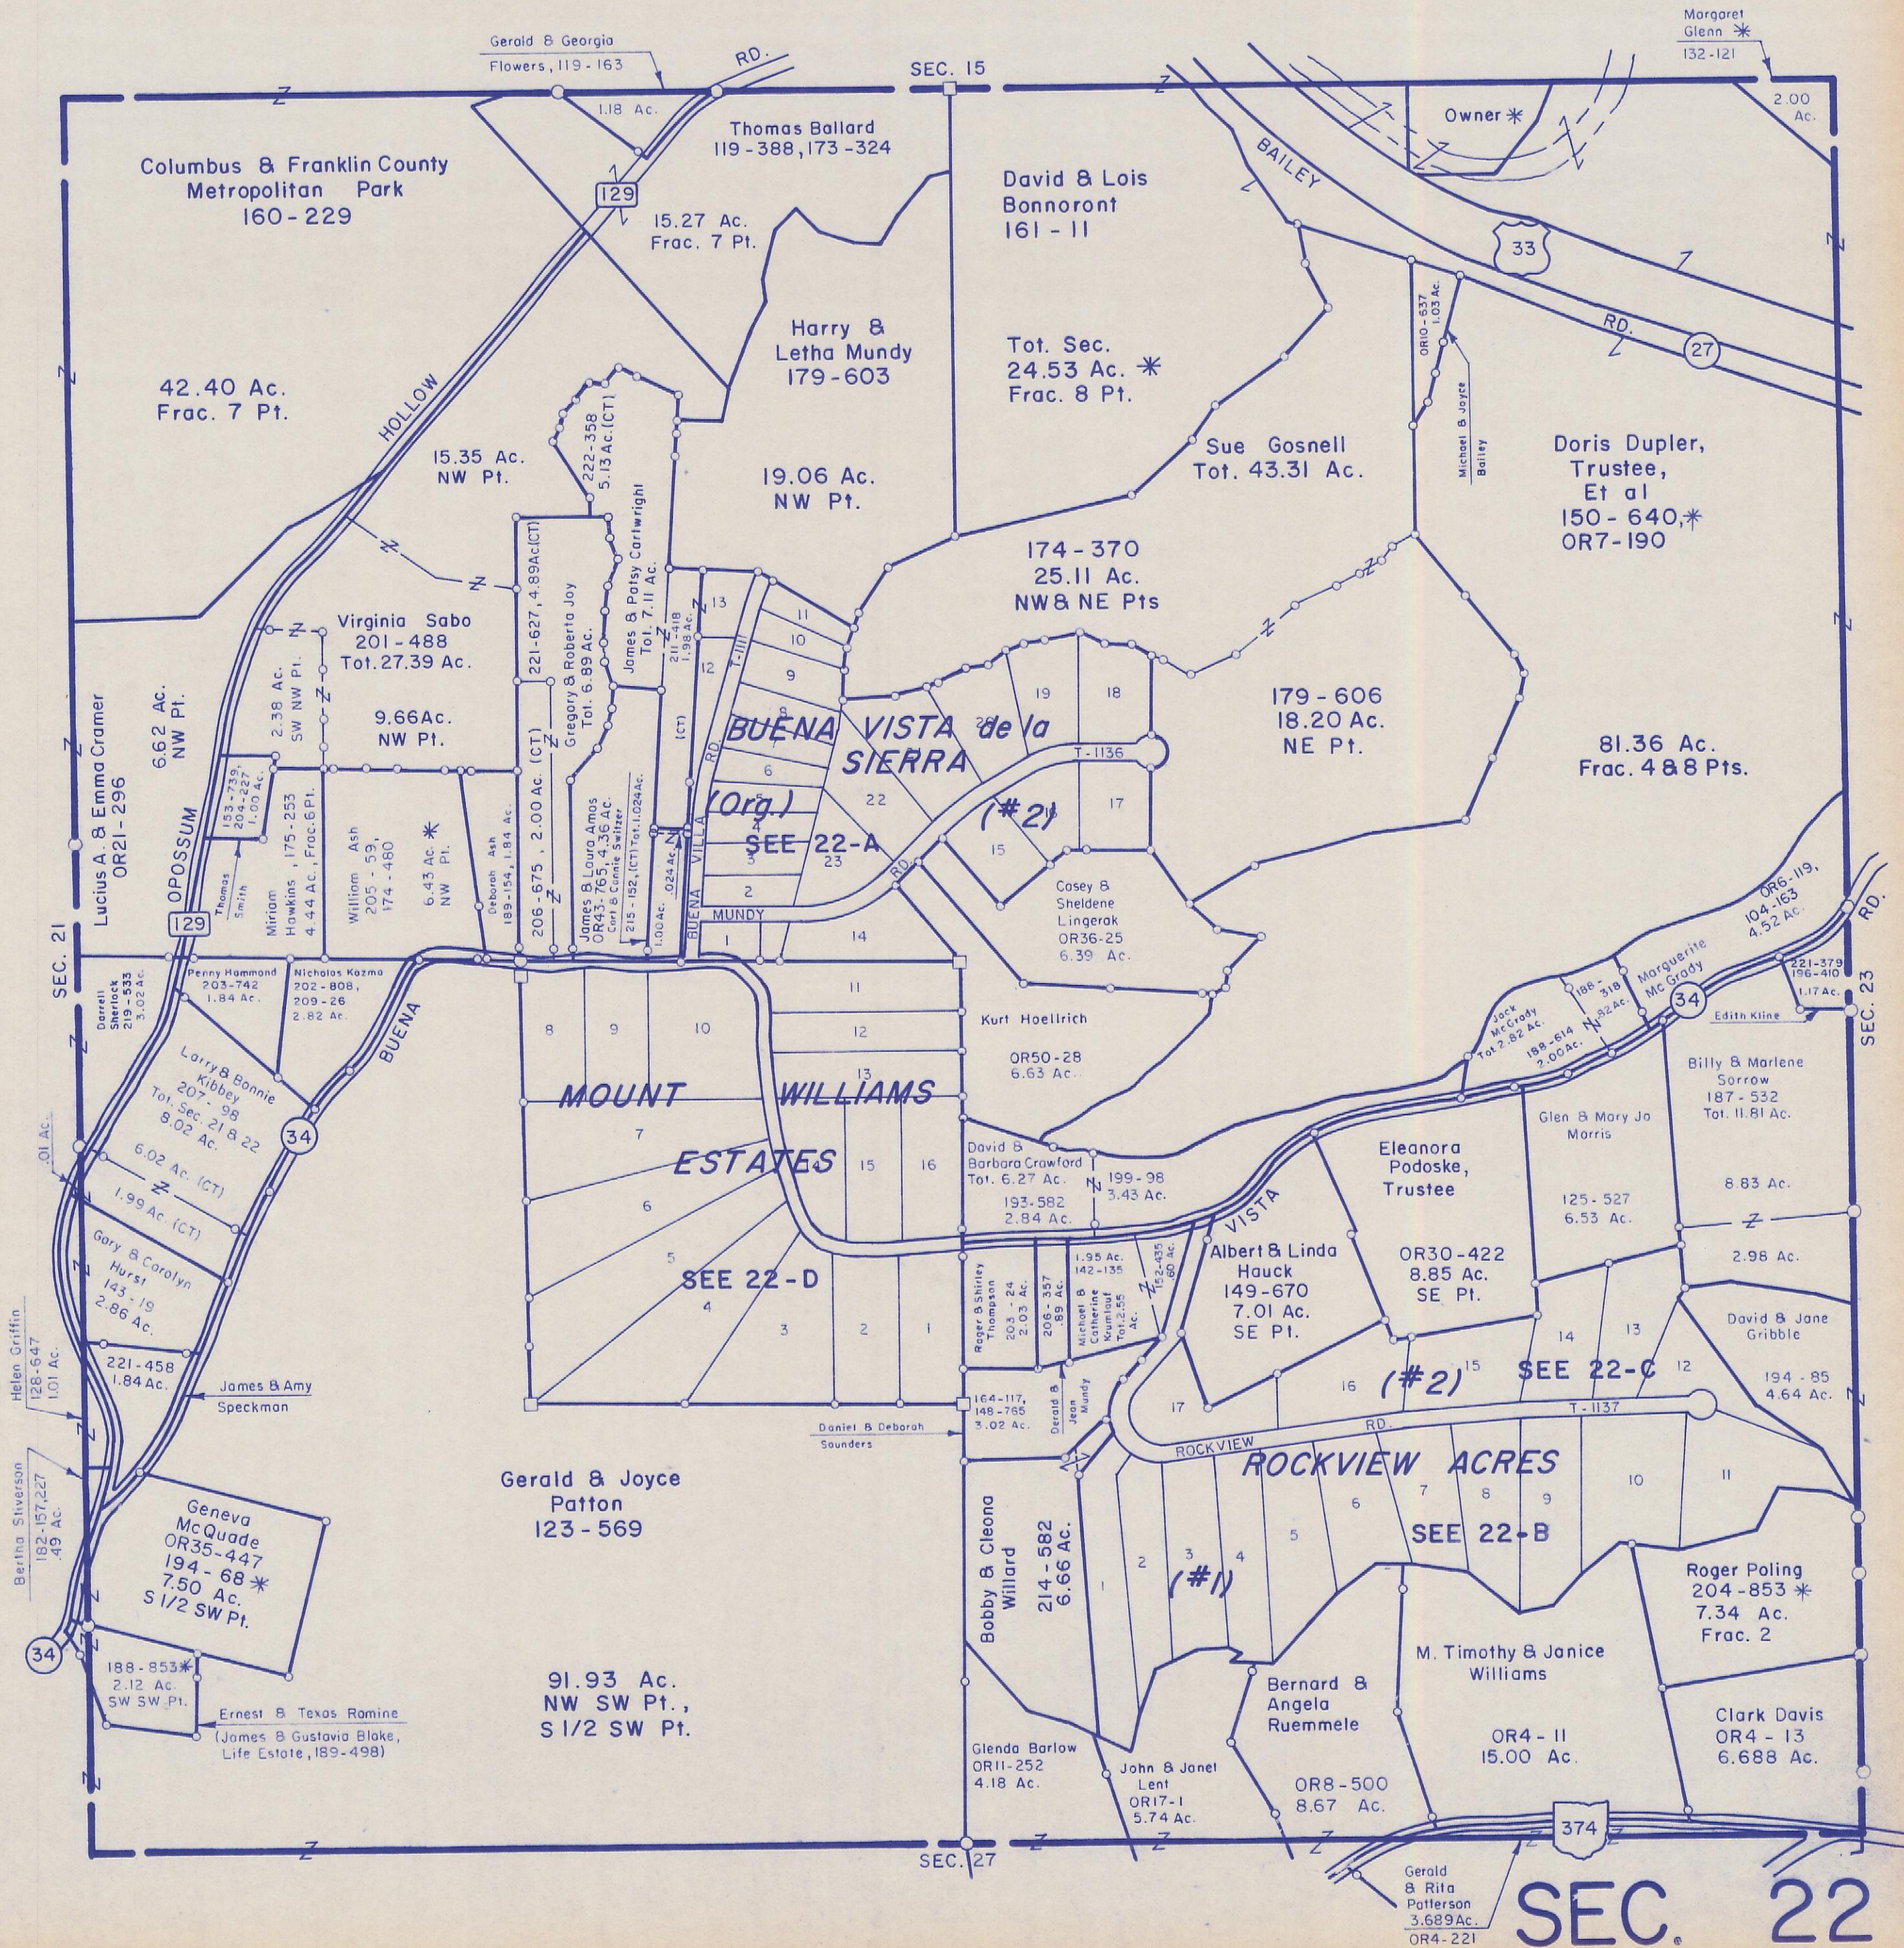

HOCKING COUNTY

GOOD HOPE TWP.

SEC. 22 T13 R18

Scale 1" = 400'

SEC. 22