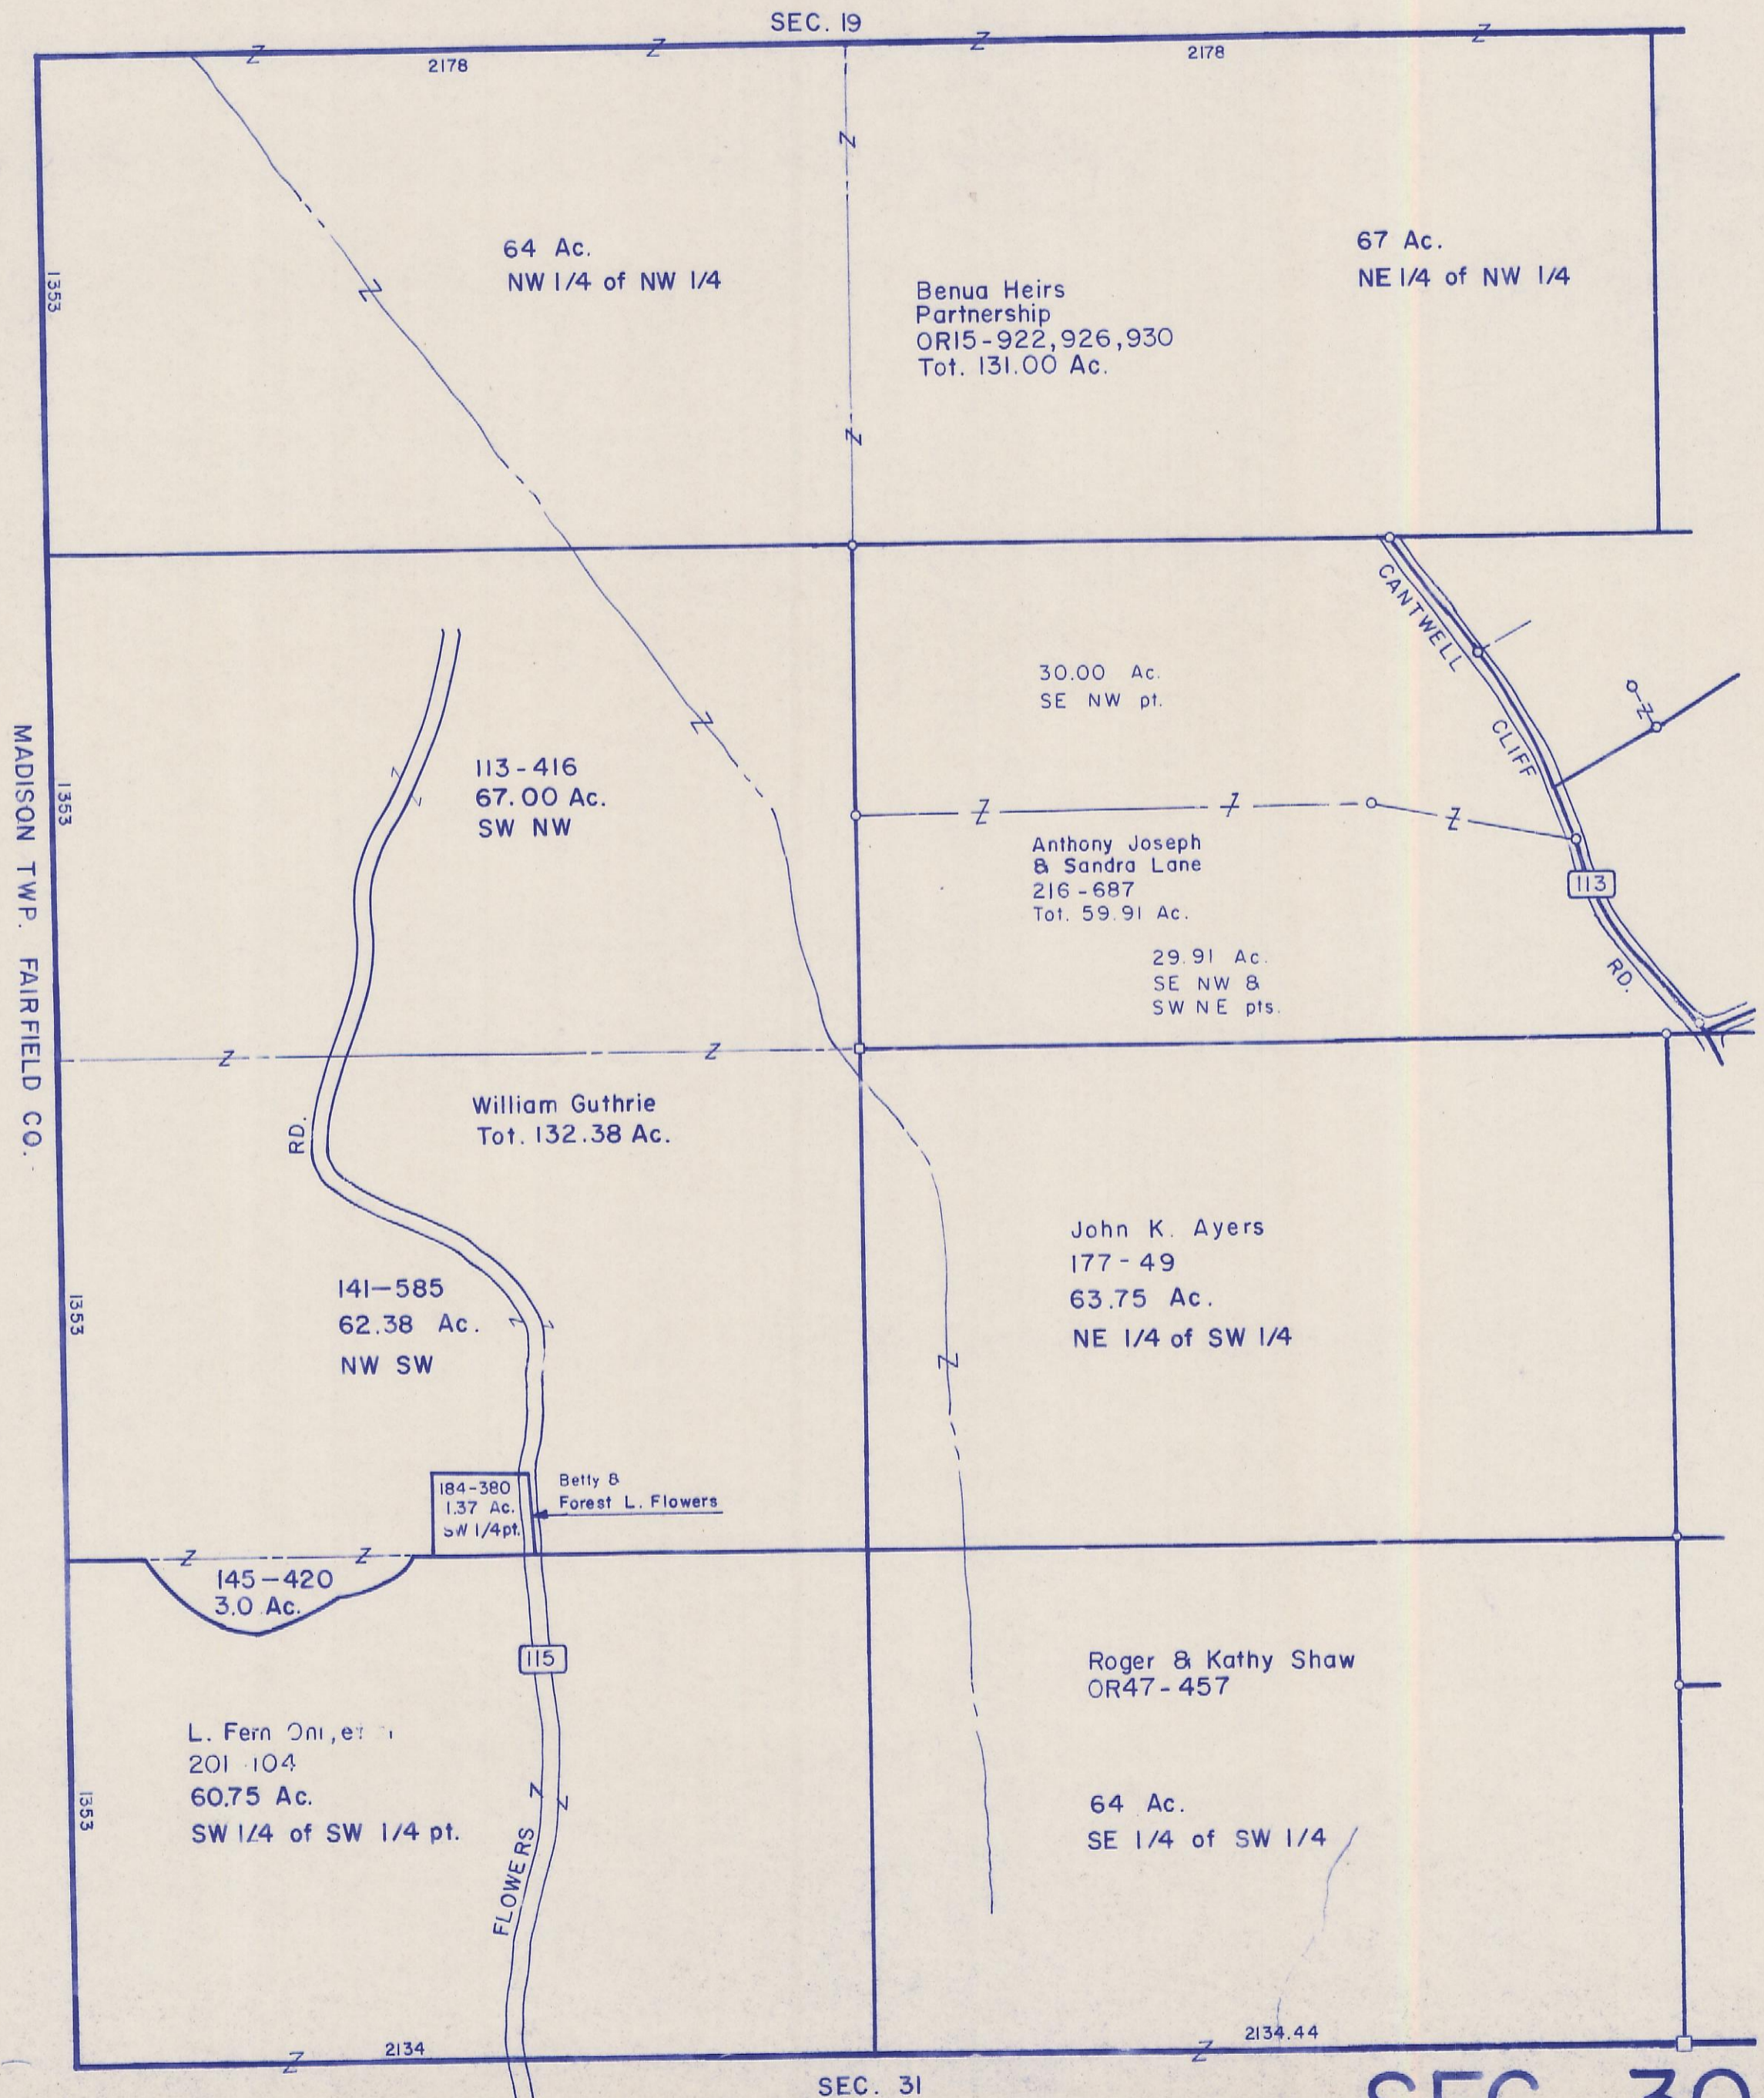

HOCKING COUNTY

GOOD HOPE

SEC. 30pt T 13 R 18

Scale 1" = 400'

SEC. 30 pt.