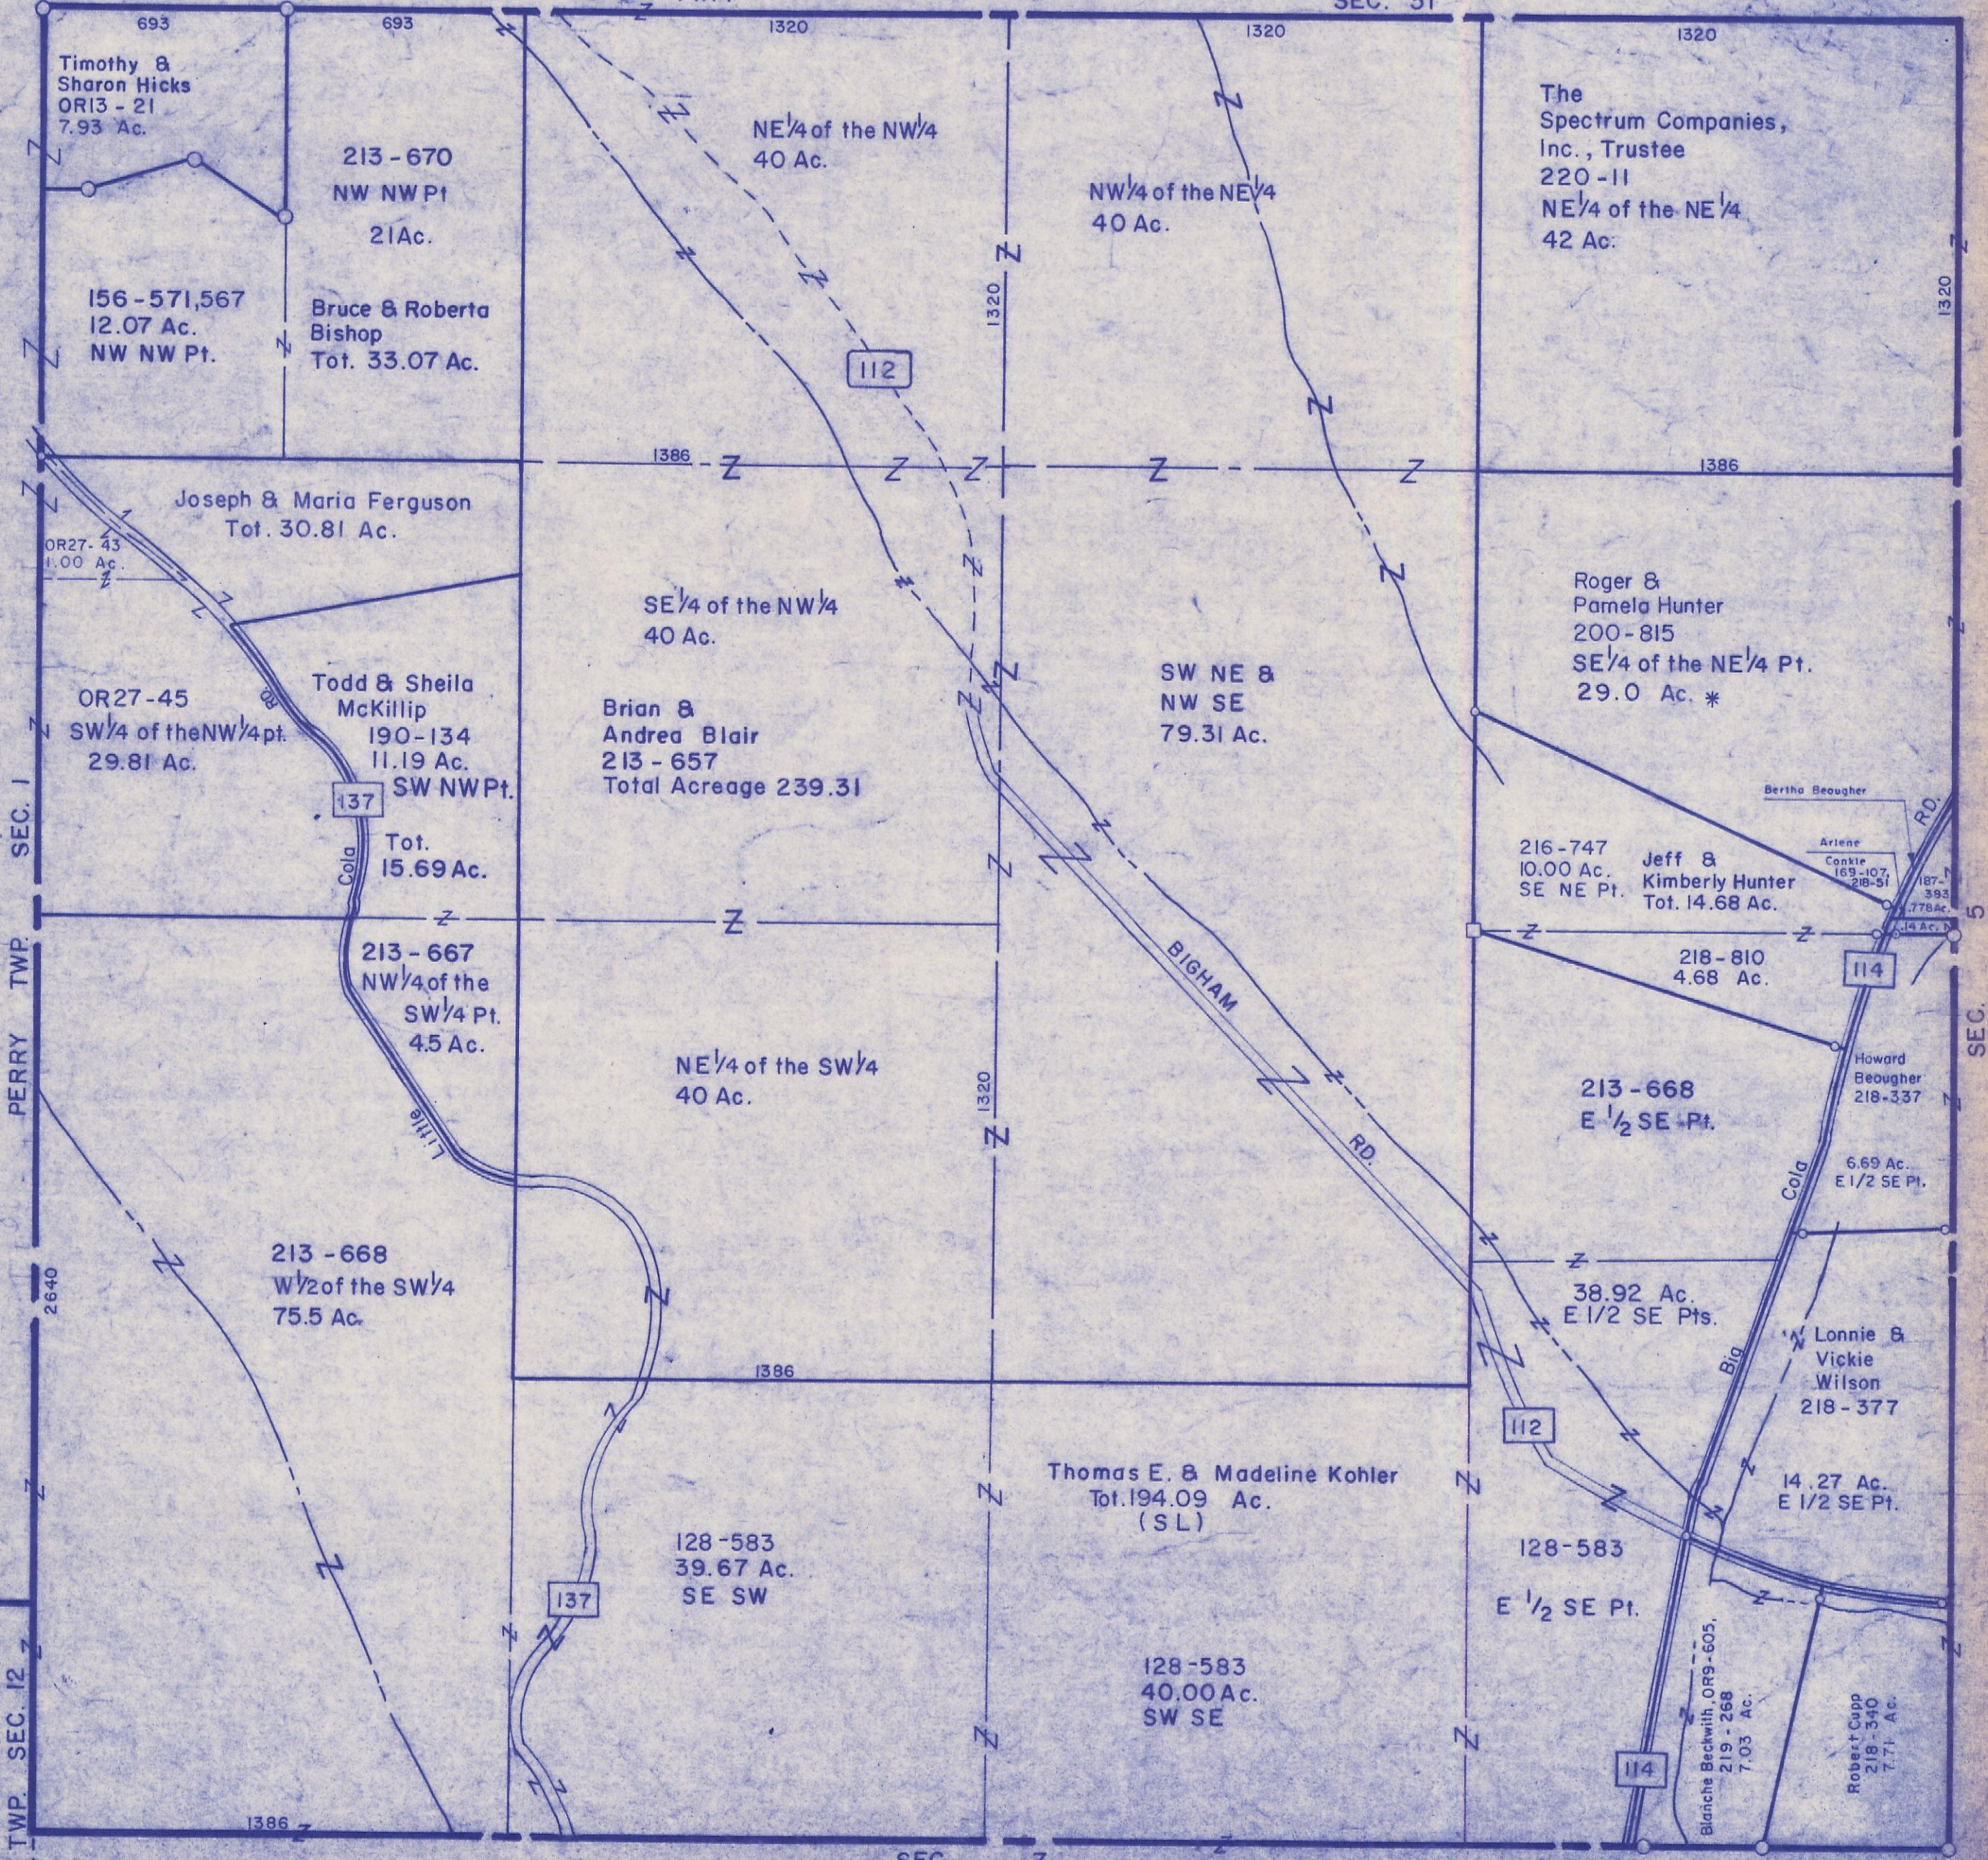

HOCKING COUNTY

Sec. 6 T12 R 18

LAUREL TWP.

Scale 1"=400'

GOOD HOPE TWP.

SEC. 31

PERRY TWP. SEC. 12

PERRY TWP.

SEC. 1

SEC. 7

SEC. 6

SEC. 5