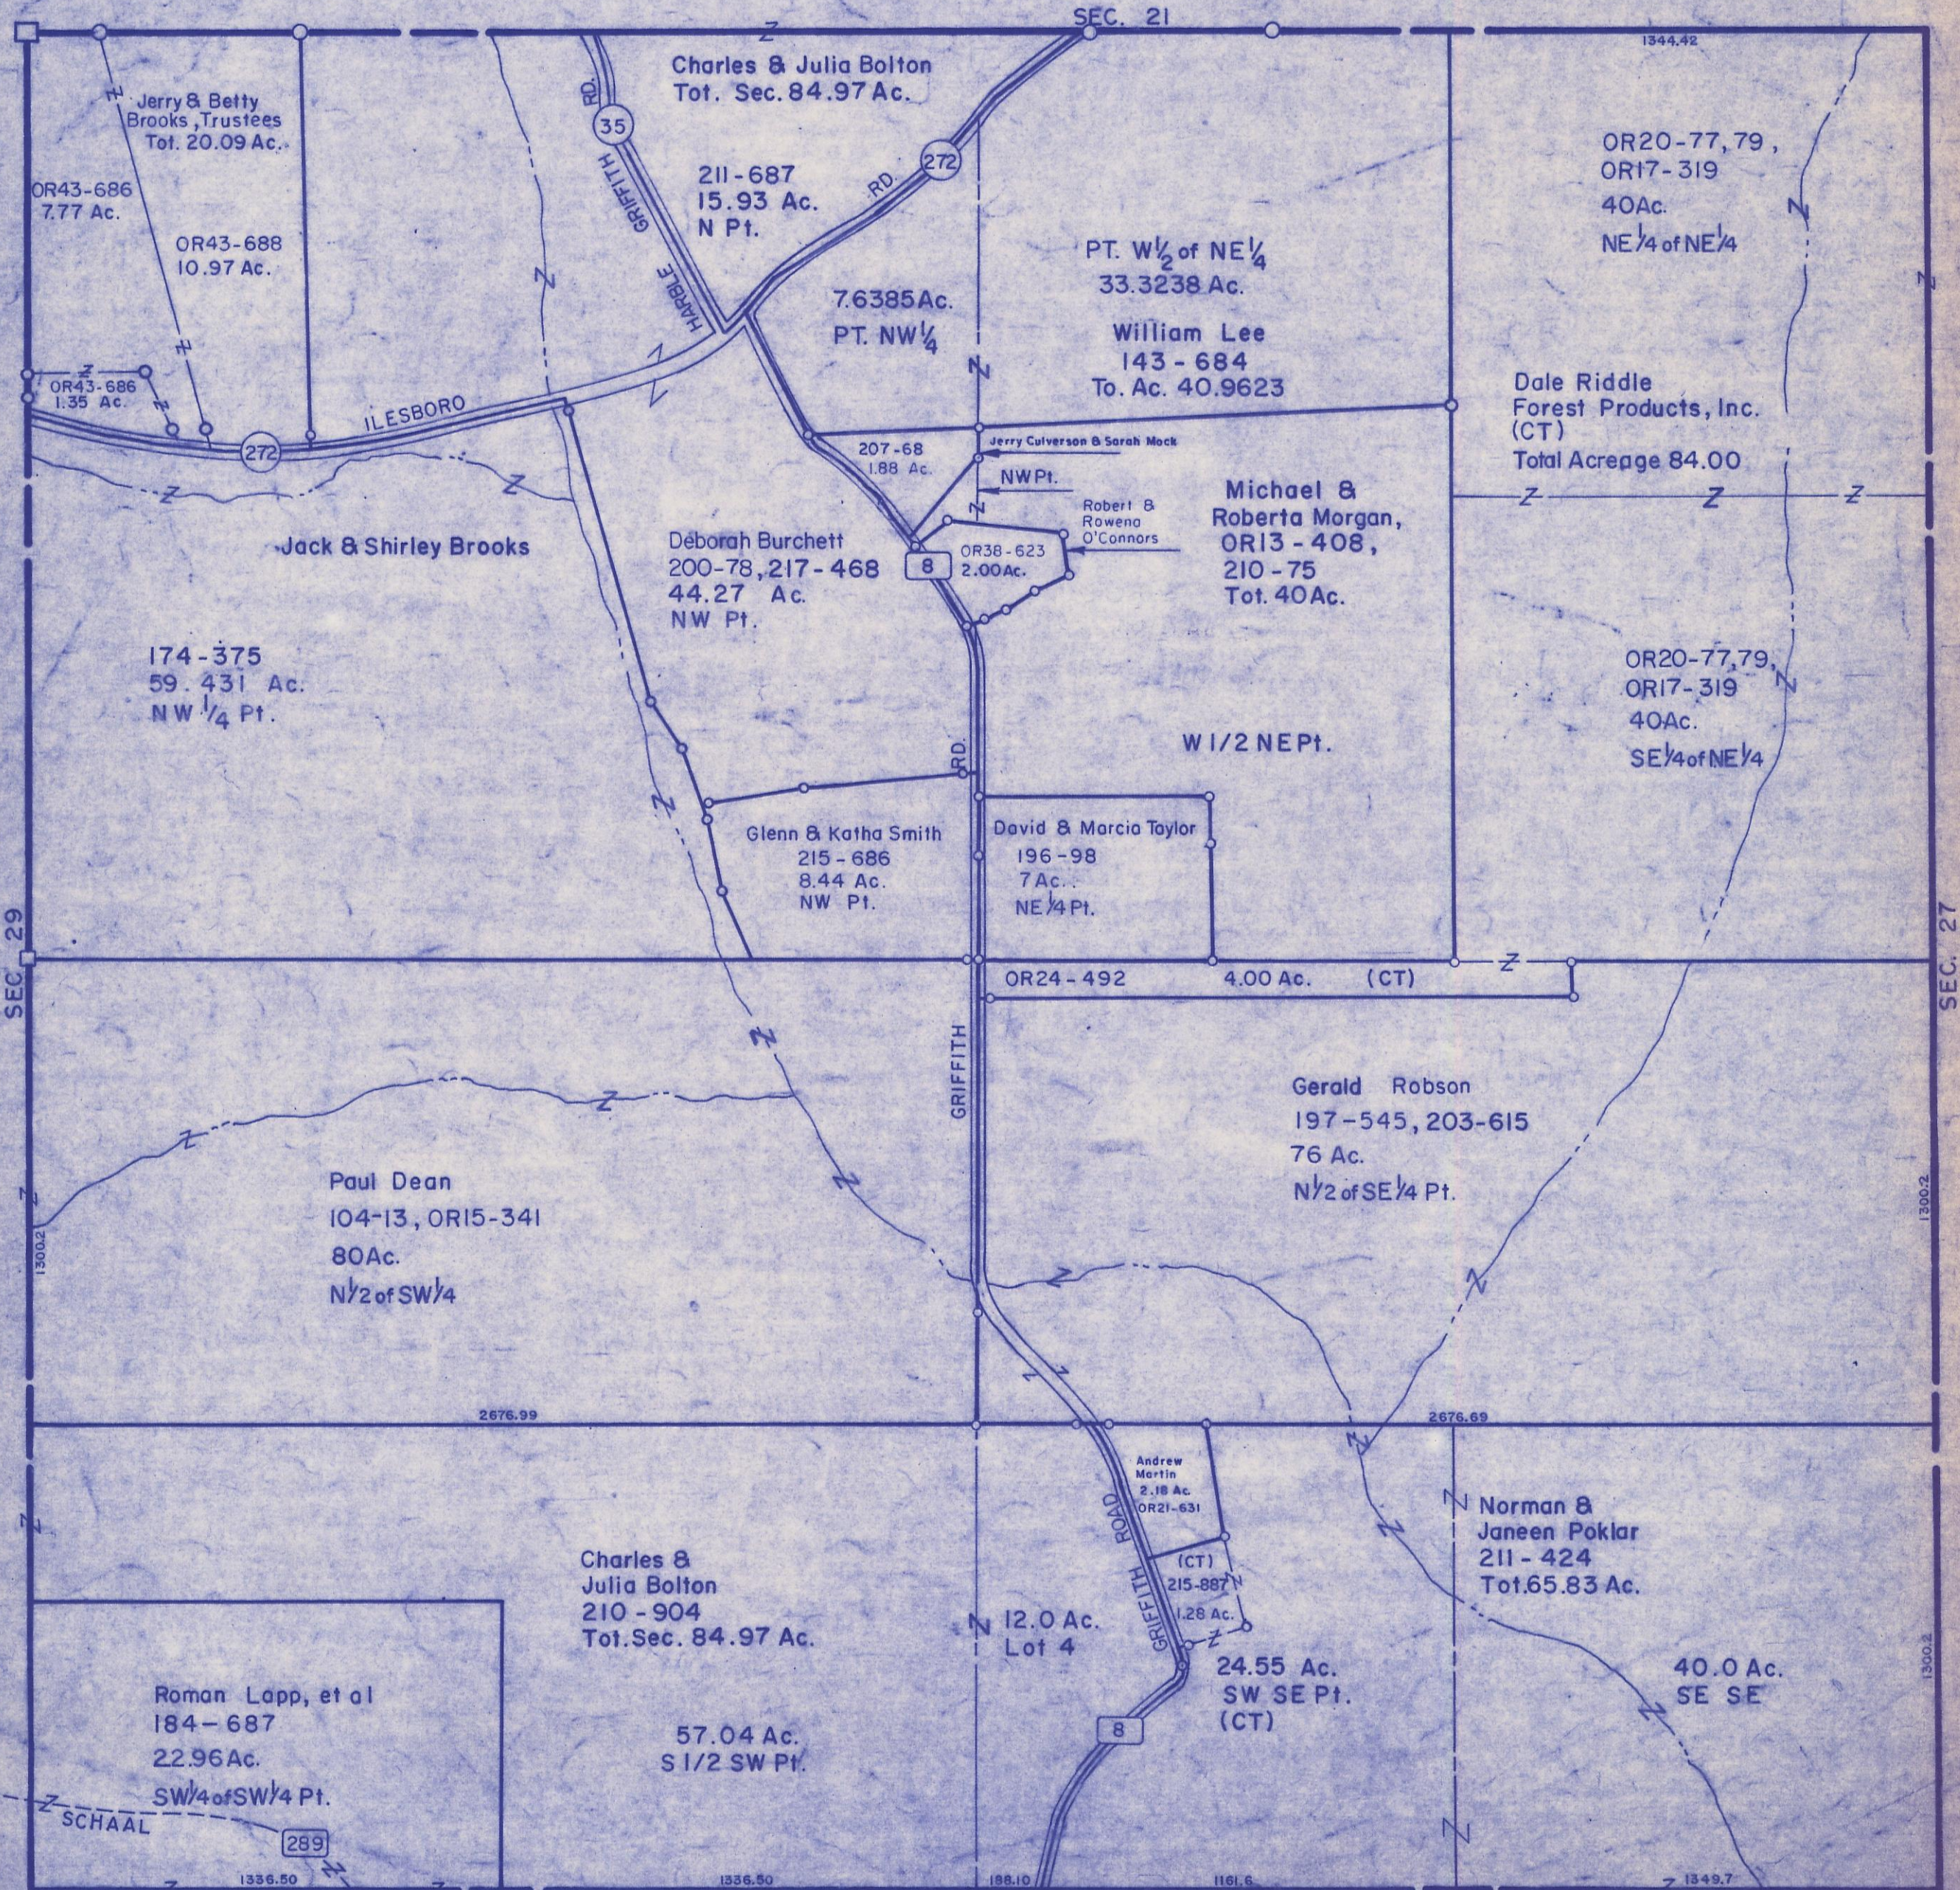

HOCKING COUNTY

Sec. 28 T 13 R 17

WASHINGTON TWP.

Scale 1" = 400'

SEC. 28