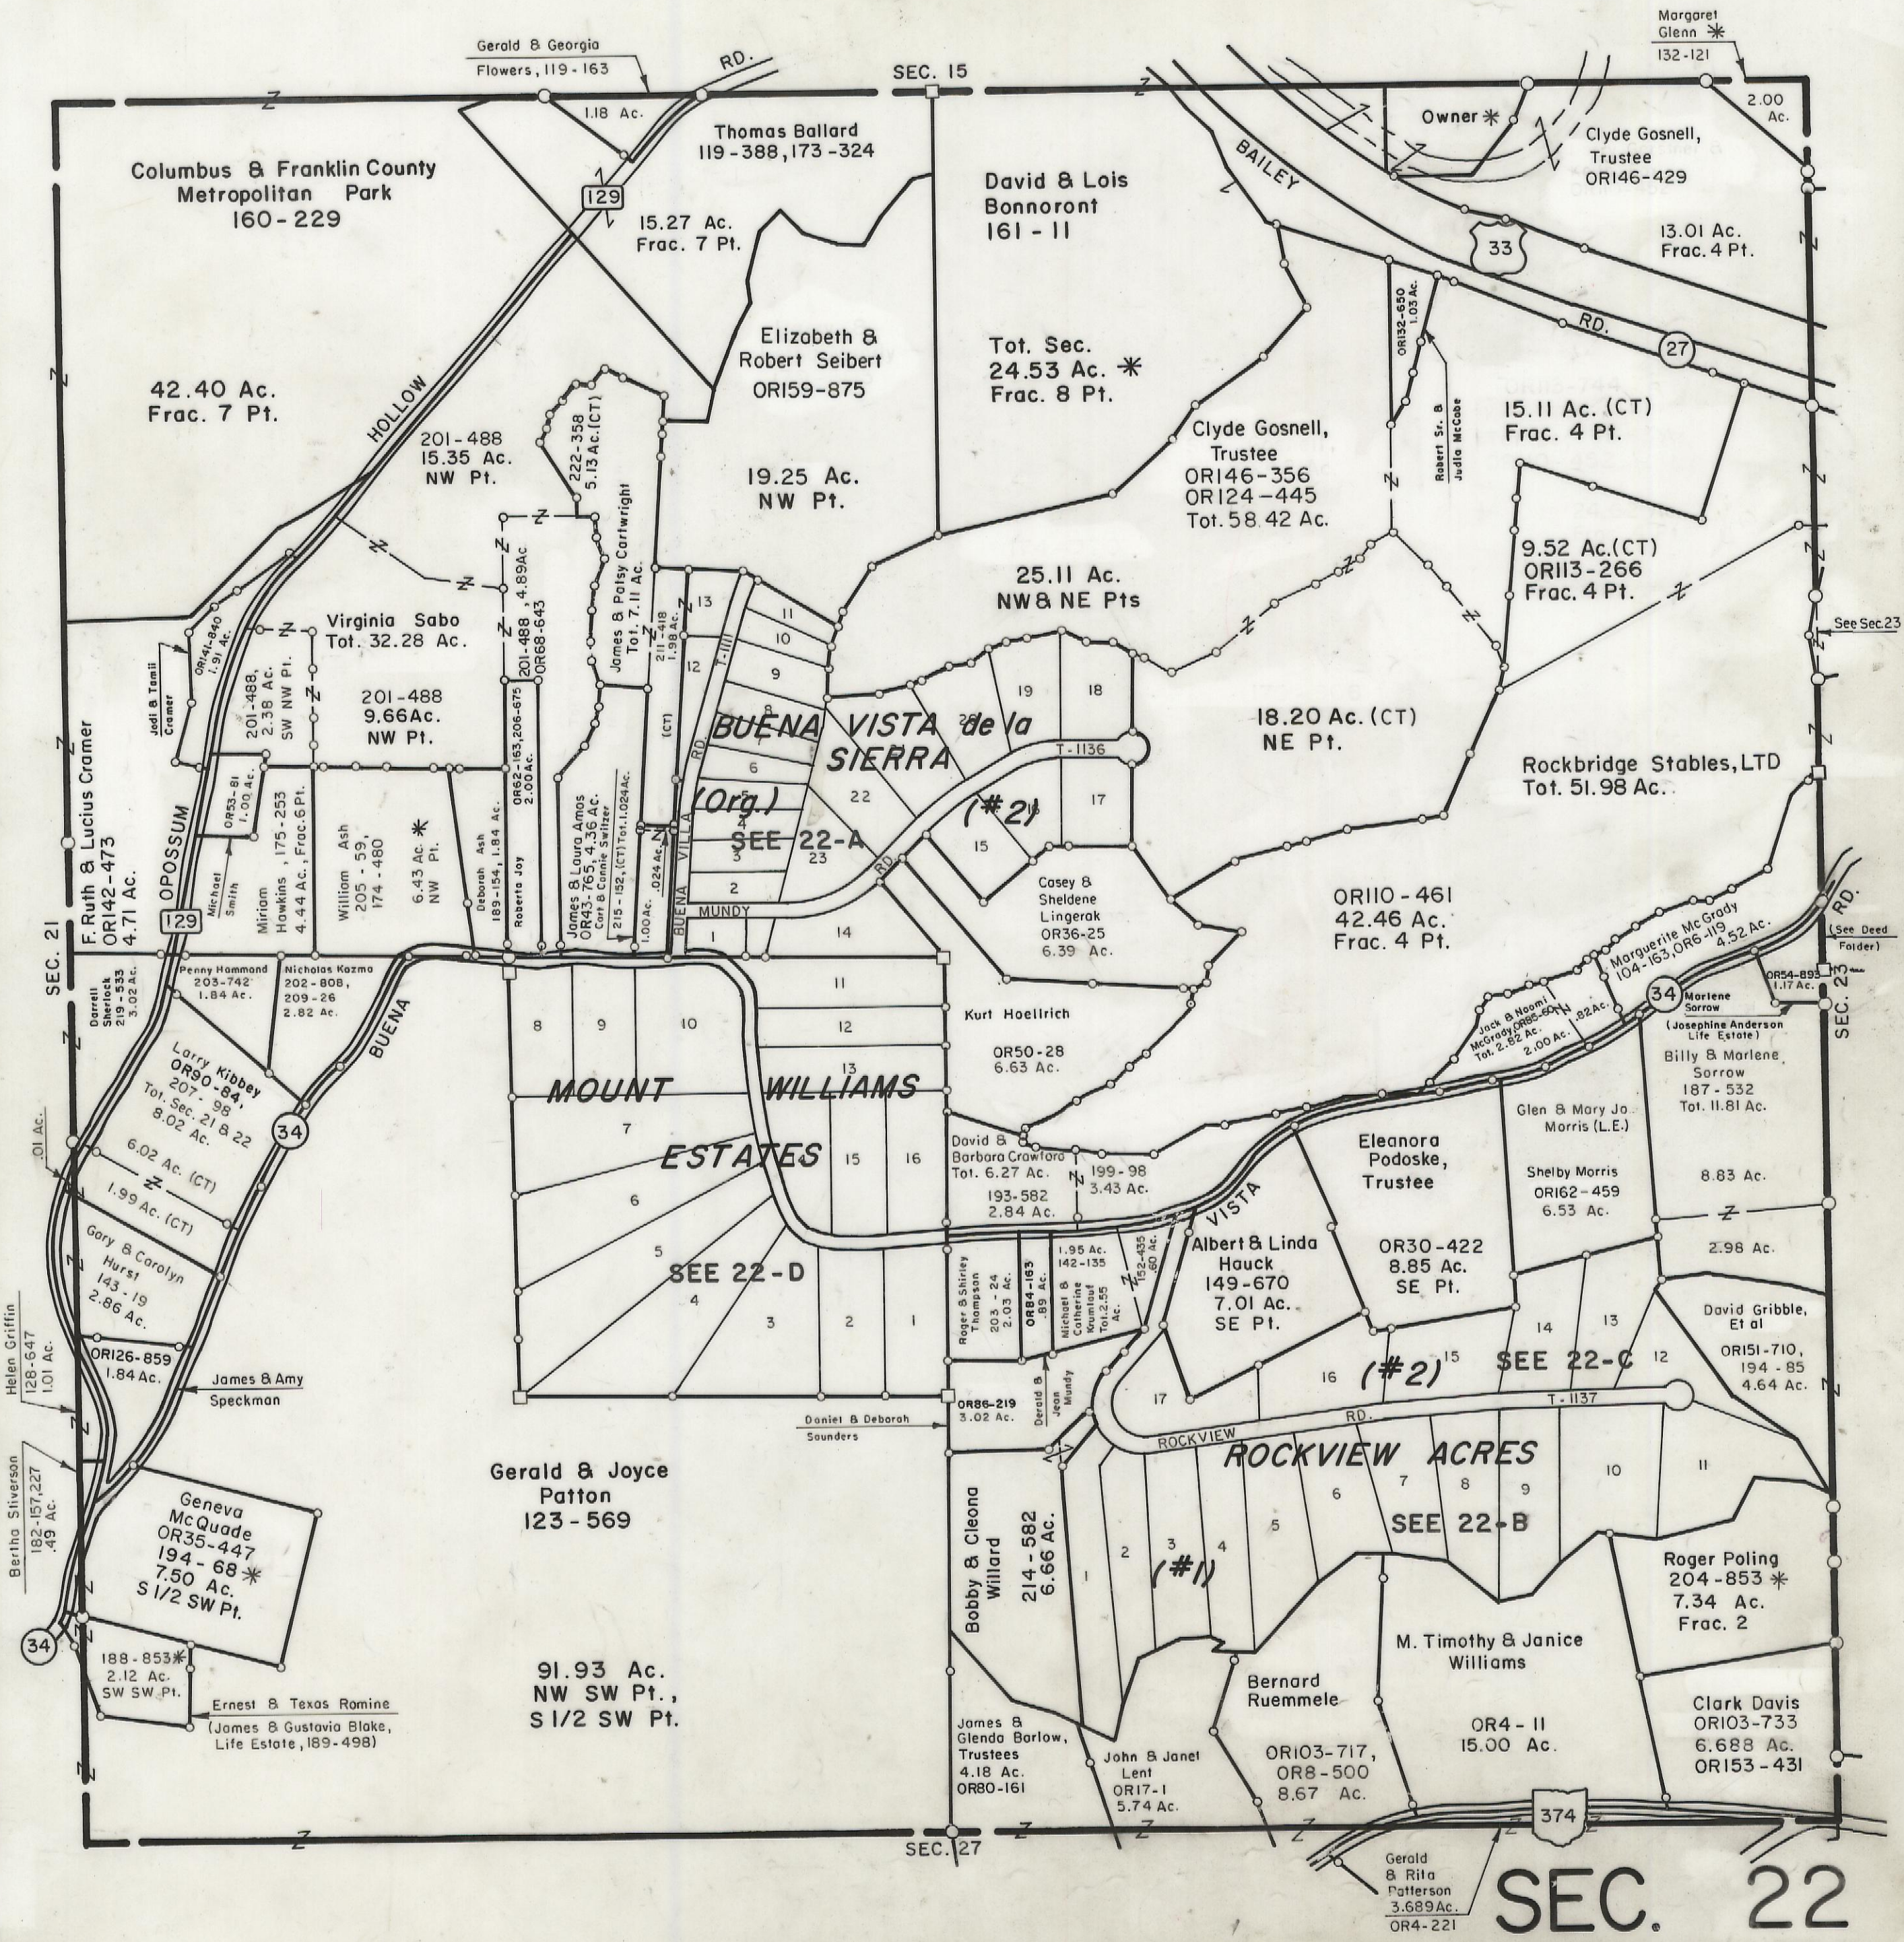

HOCKING COUNTY

GOOD HOPE TWP.

SEC. 22 T13 R18

Scale 1" = 400'

SEC. 22