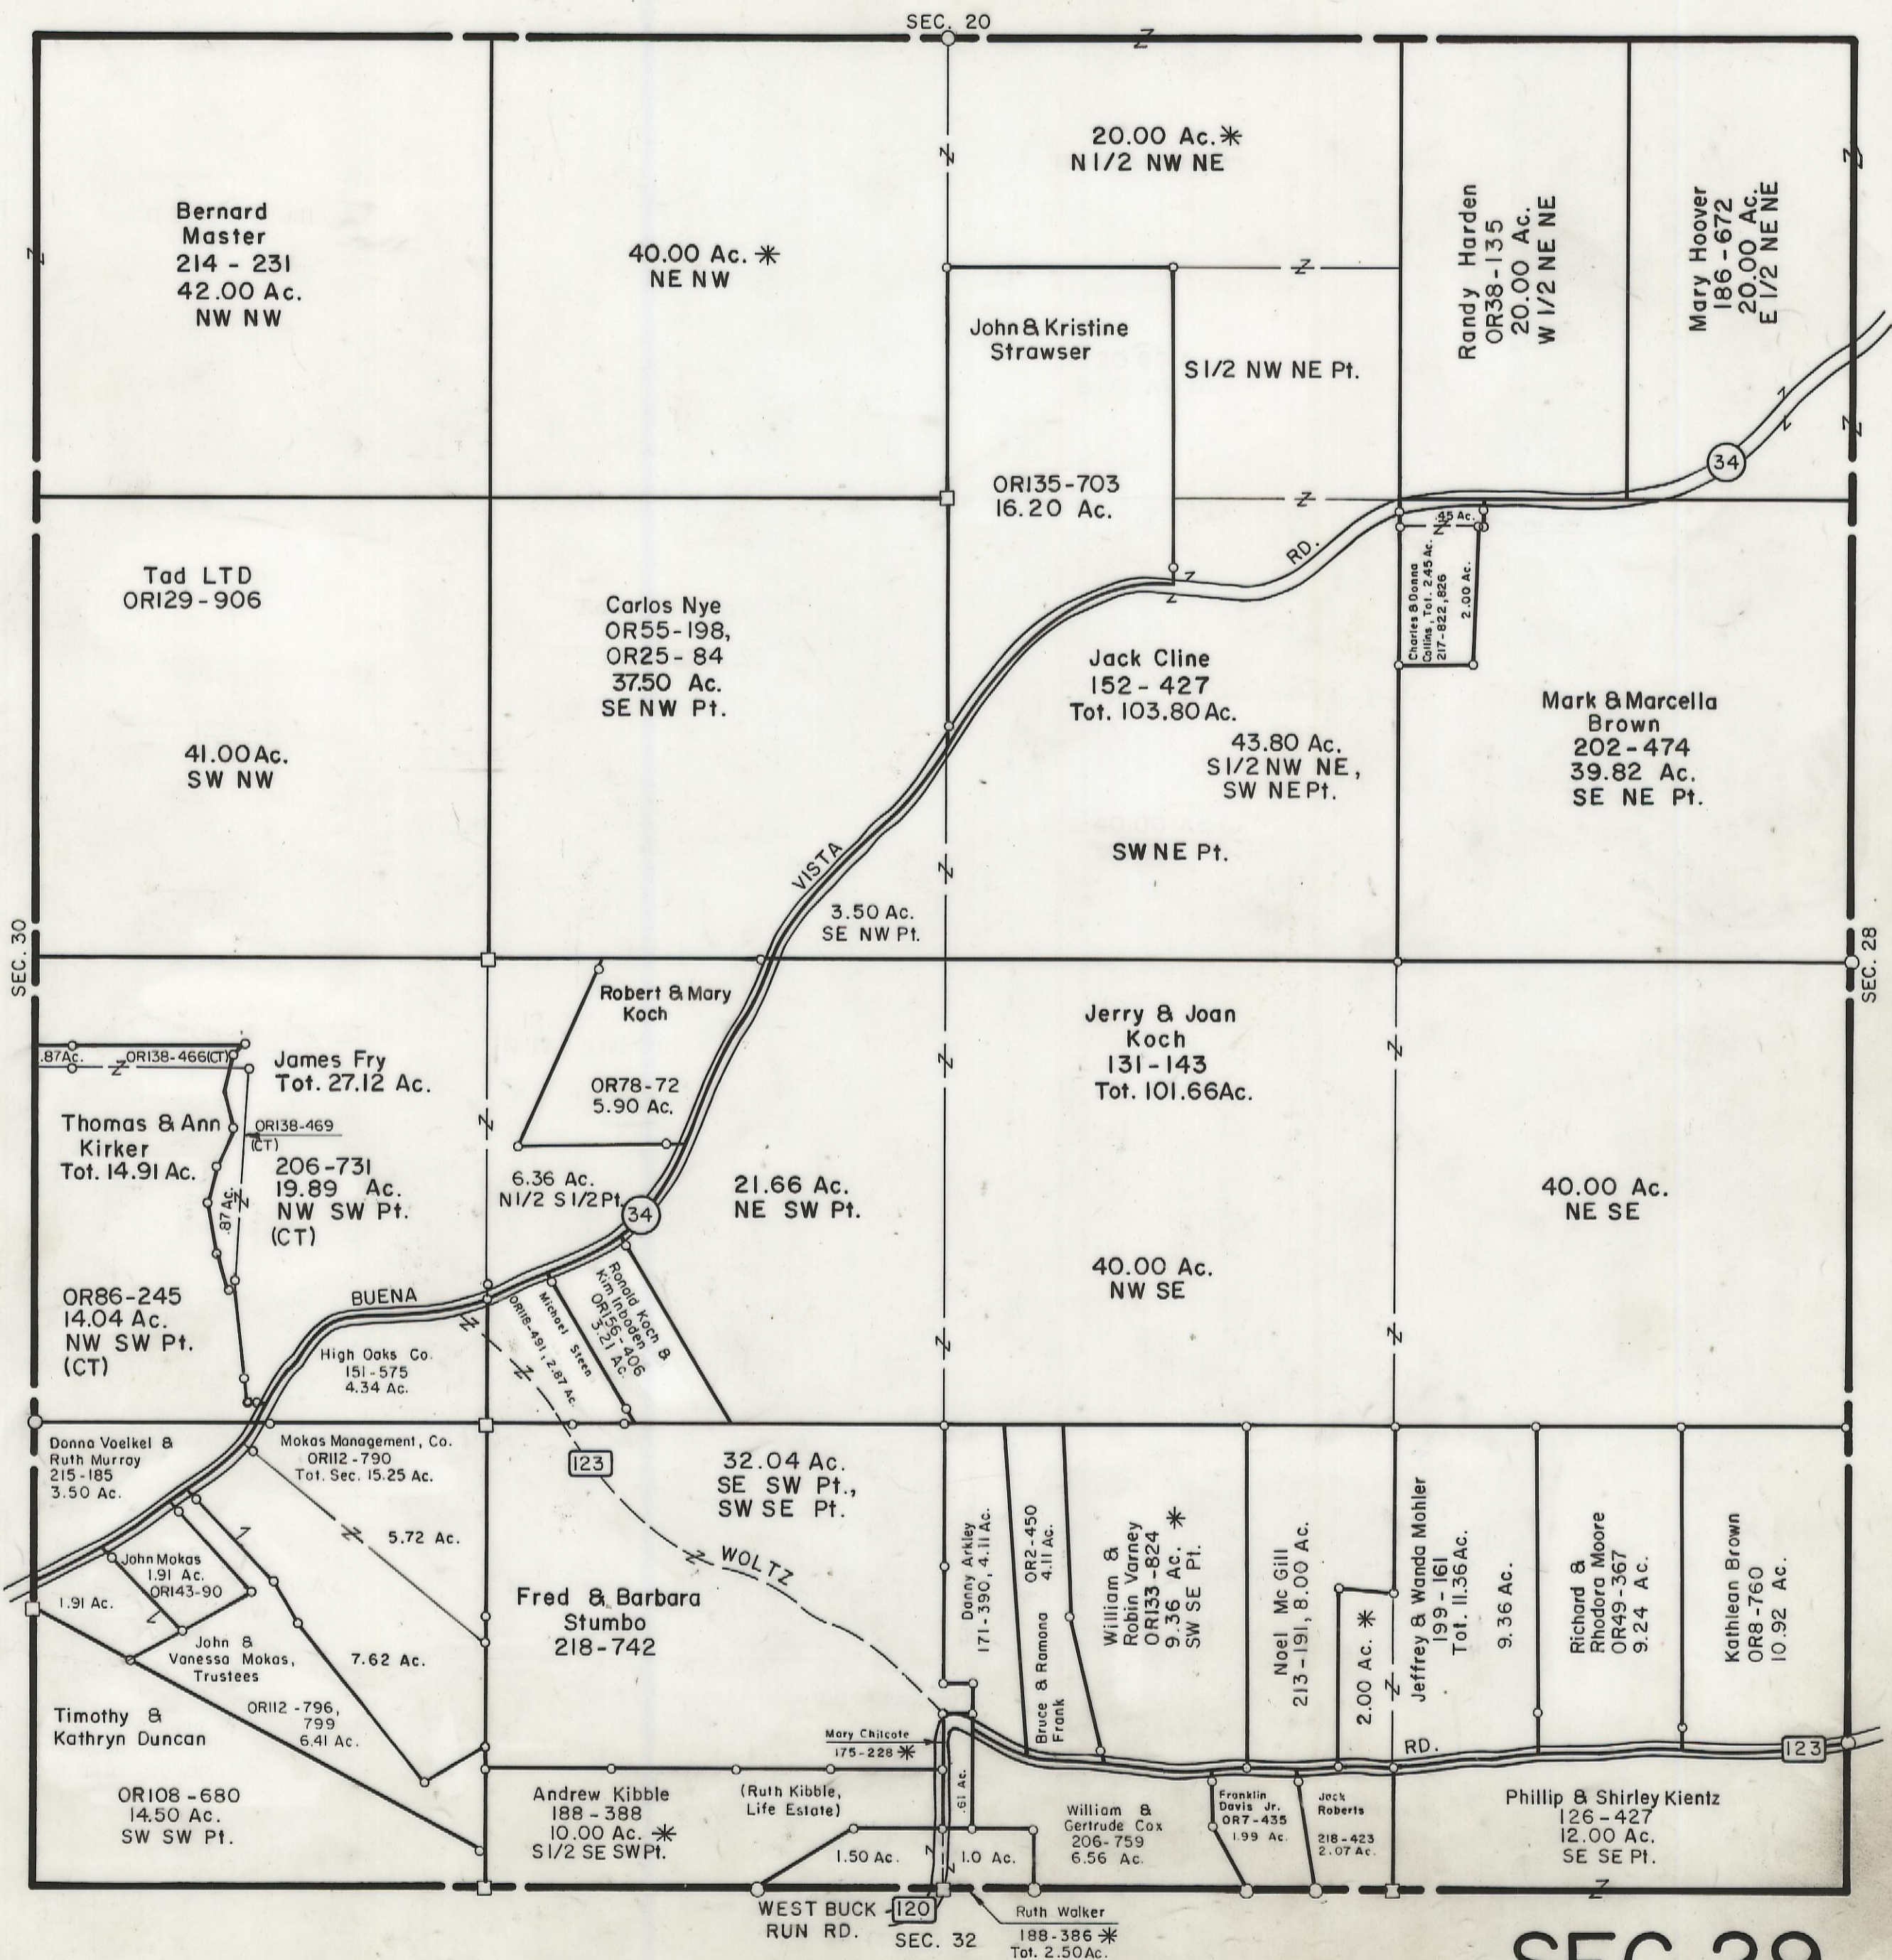

4-5-00

HOCKING COUNTY

GOOD HOPE TWP.

SEC. 29 T13 R18

Scale 1" = 400'

SEC. 29