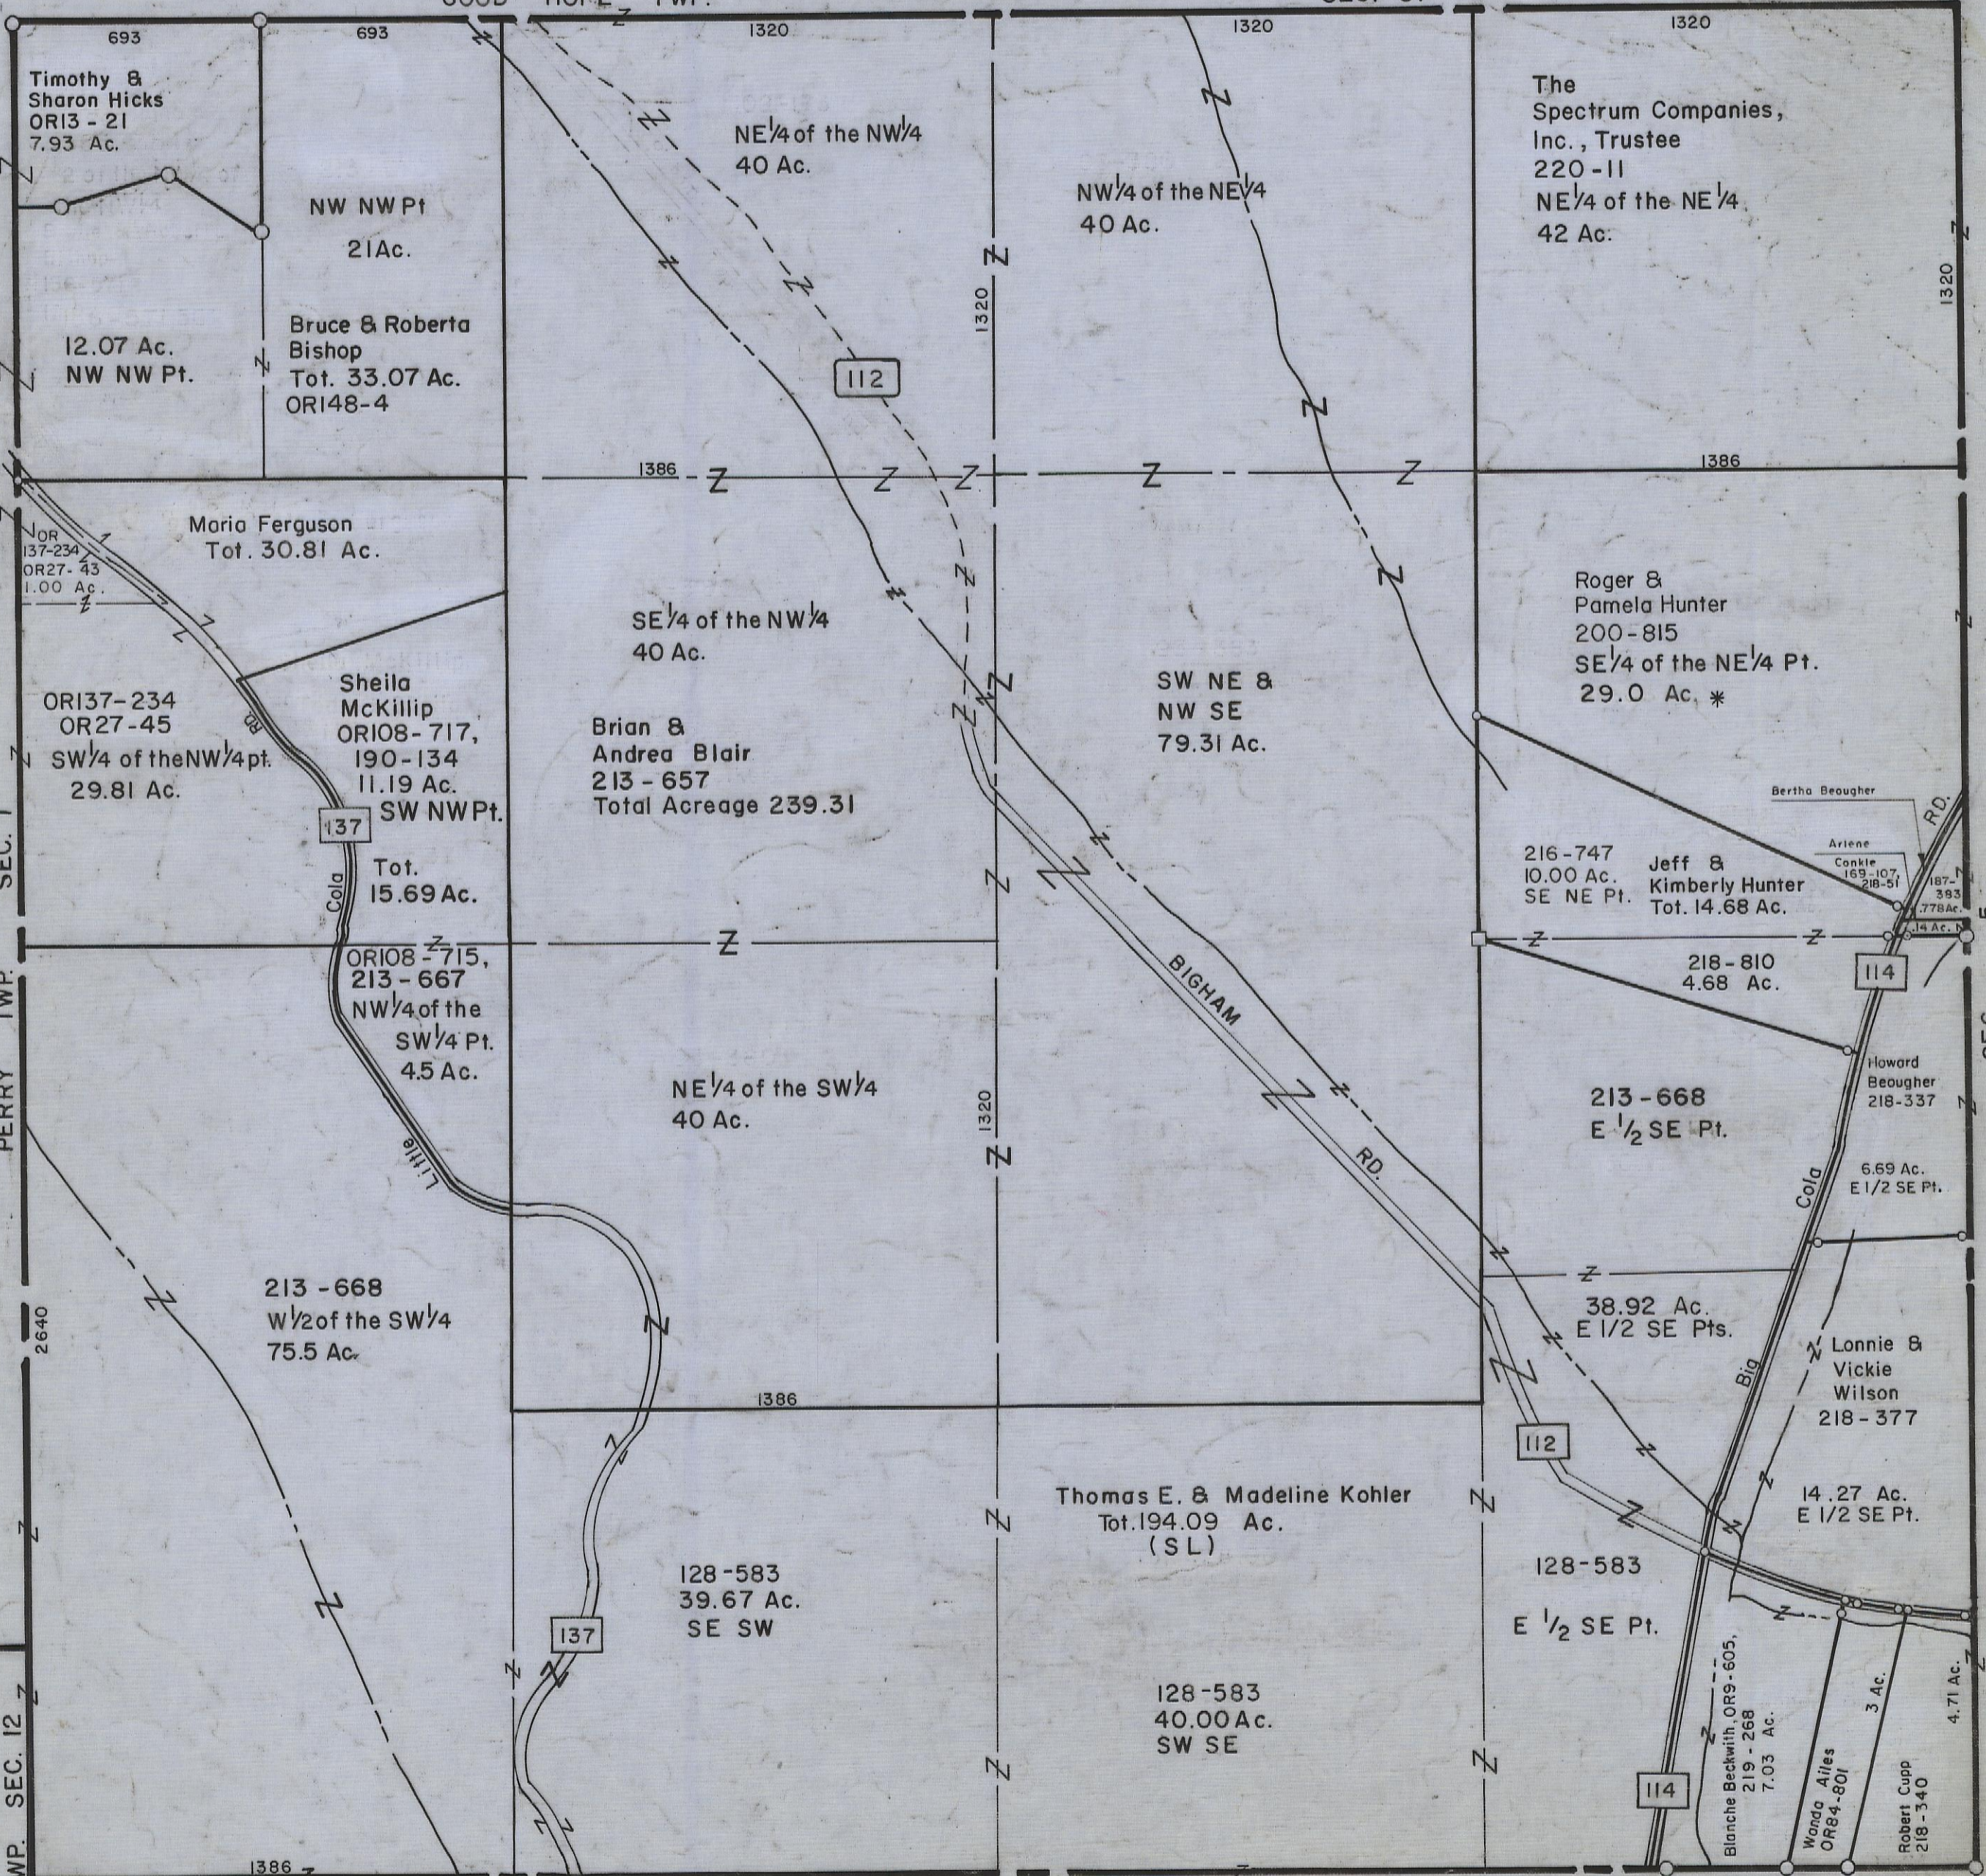

HOCKING COUNTY

Sec. 6 T12 R 18

LAUREL TWP.

Scale 1"=400'

GOOD HOPE TWP.

SEC. 31

3-30-00

SEC. 1

PERRY TWP.

2640

PERRY TWP. SEC. 12

SEC. 7

SEC. 6