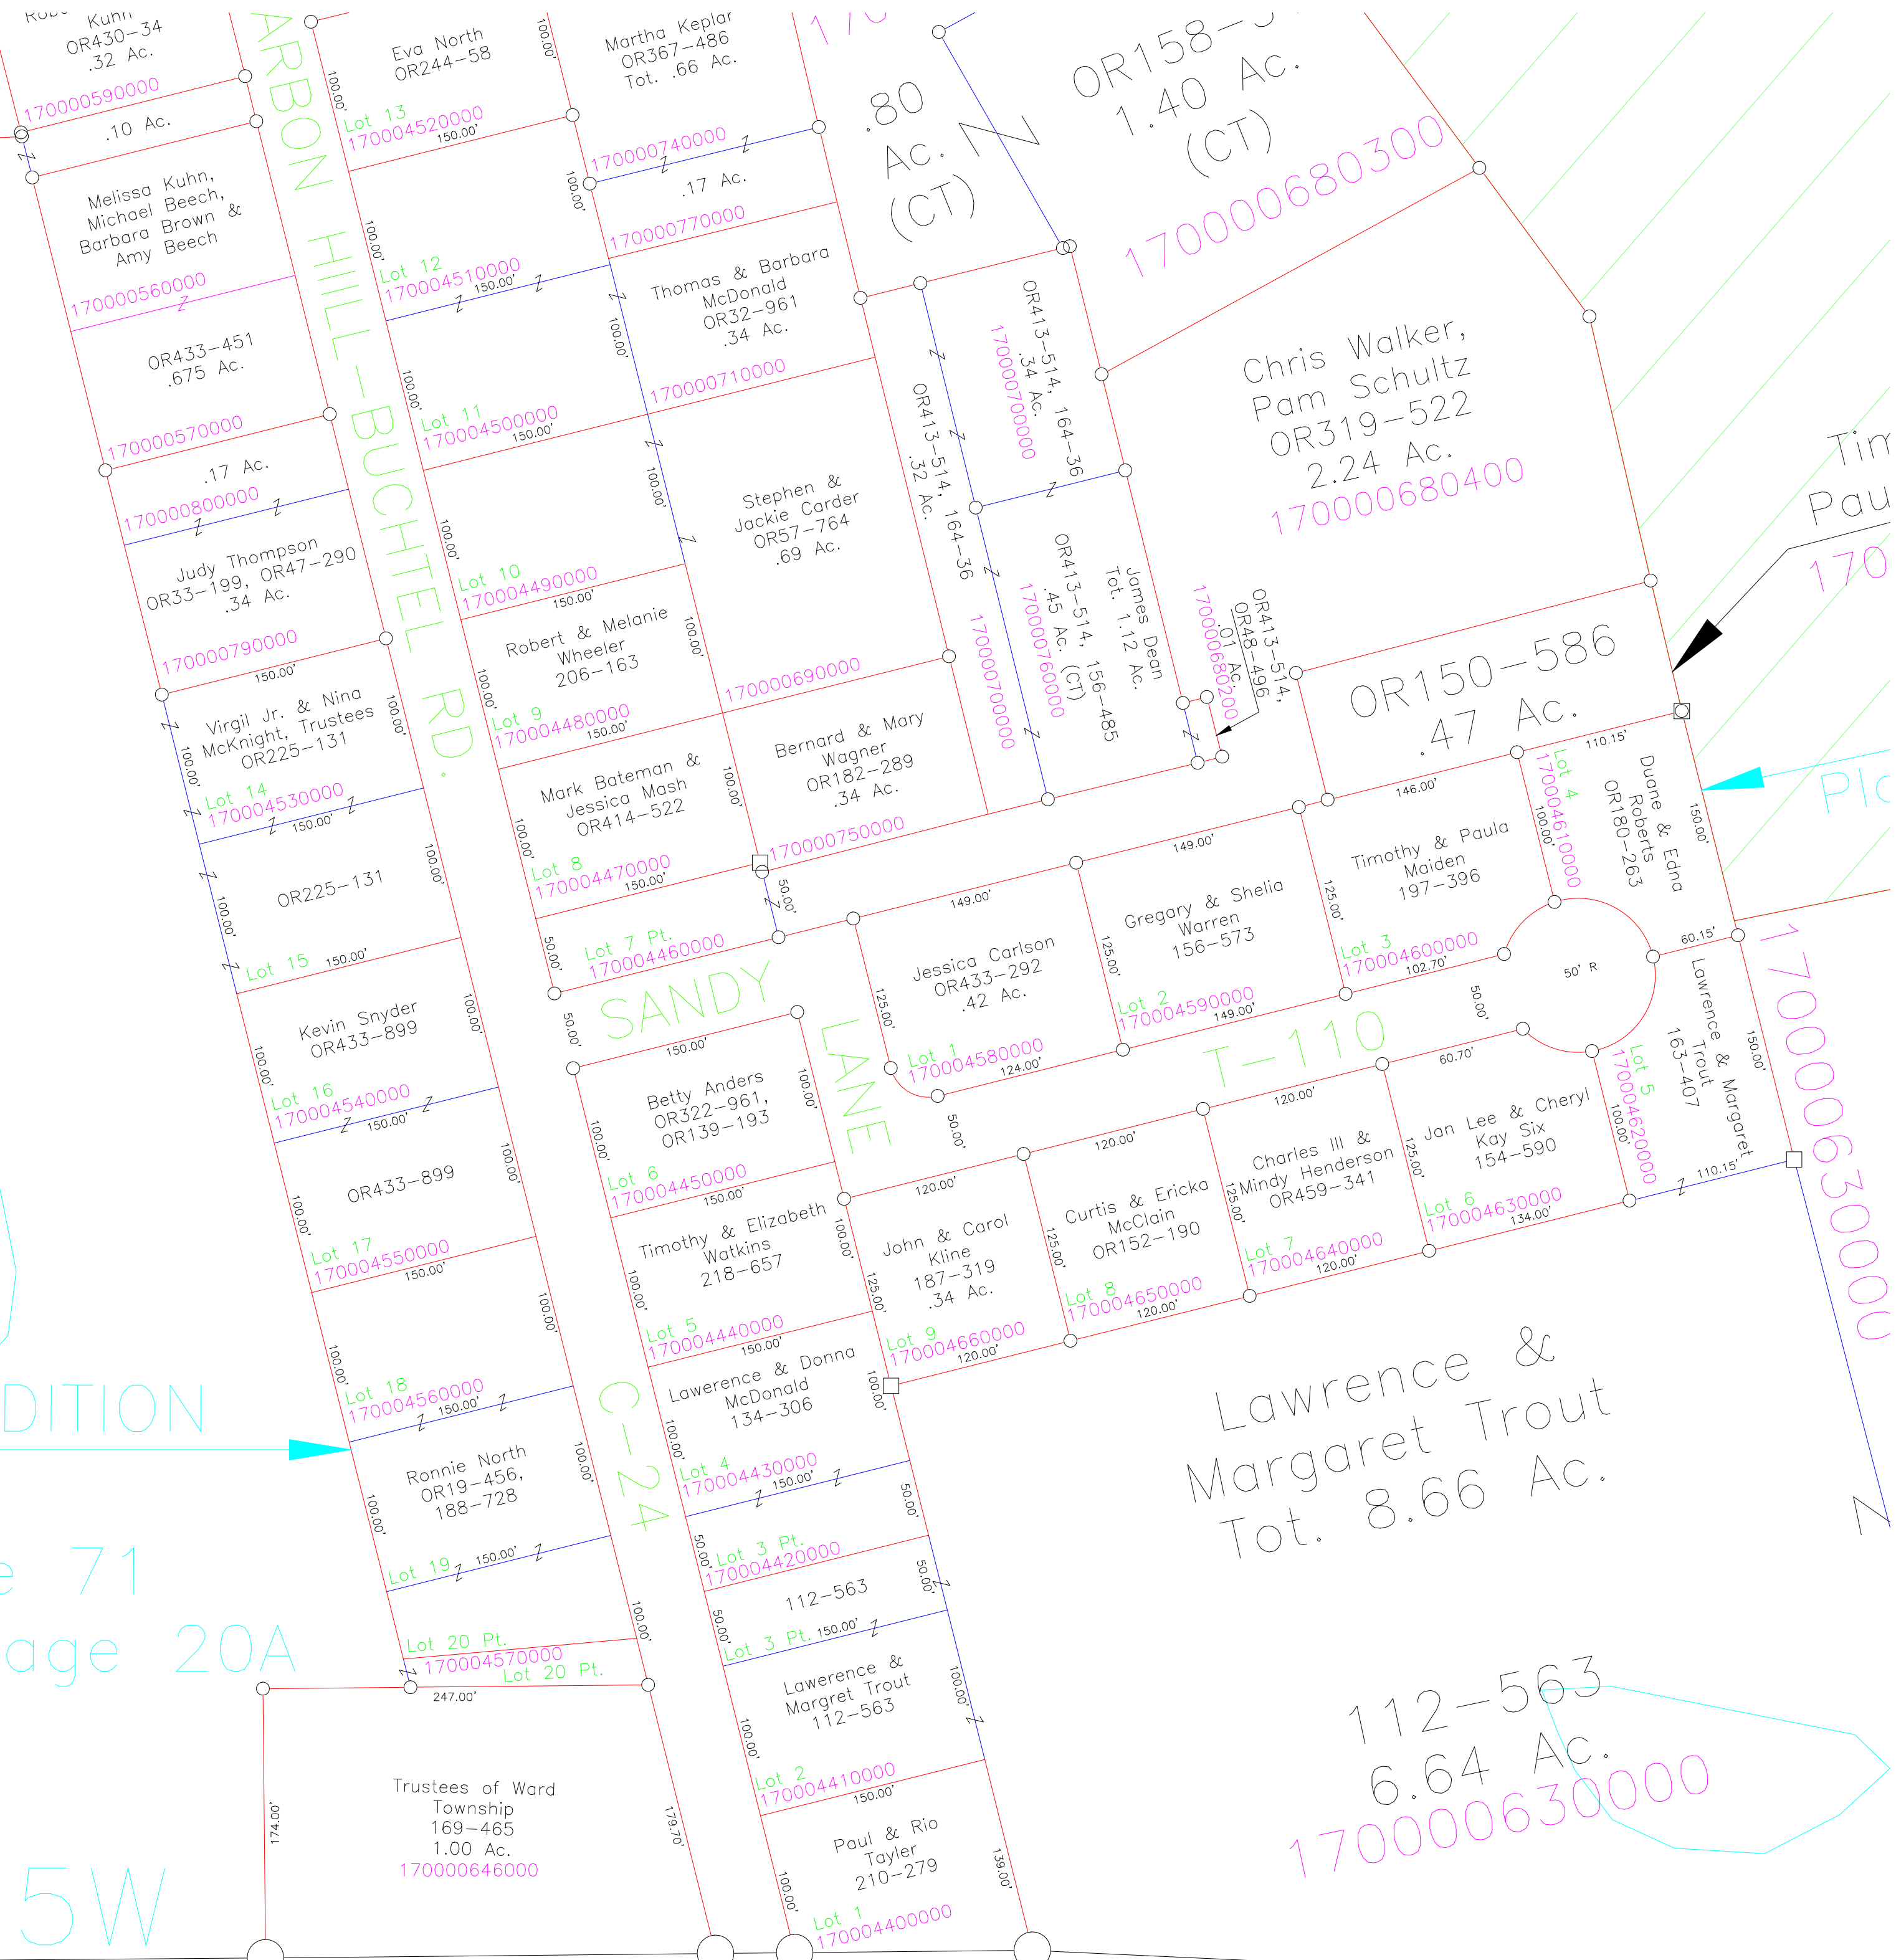

Kevin & Donna
Meade
OR74-115
170000600000

FOSTER CONNOR ADDITION
(Lots 1-20)
Plat Book B, Page 71
NKA Plat Cabinet 1, Page 20A

T13N R15W
T12N R15W

Lawrence & Margaret Trout
Tot. 8.66 Ac.

112-563
6.64 Ac.
170000630000

ATHENS CO