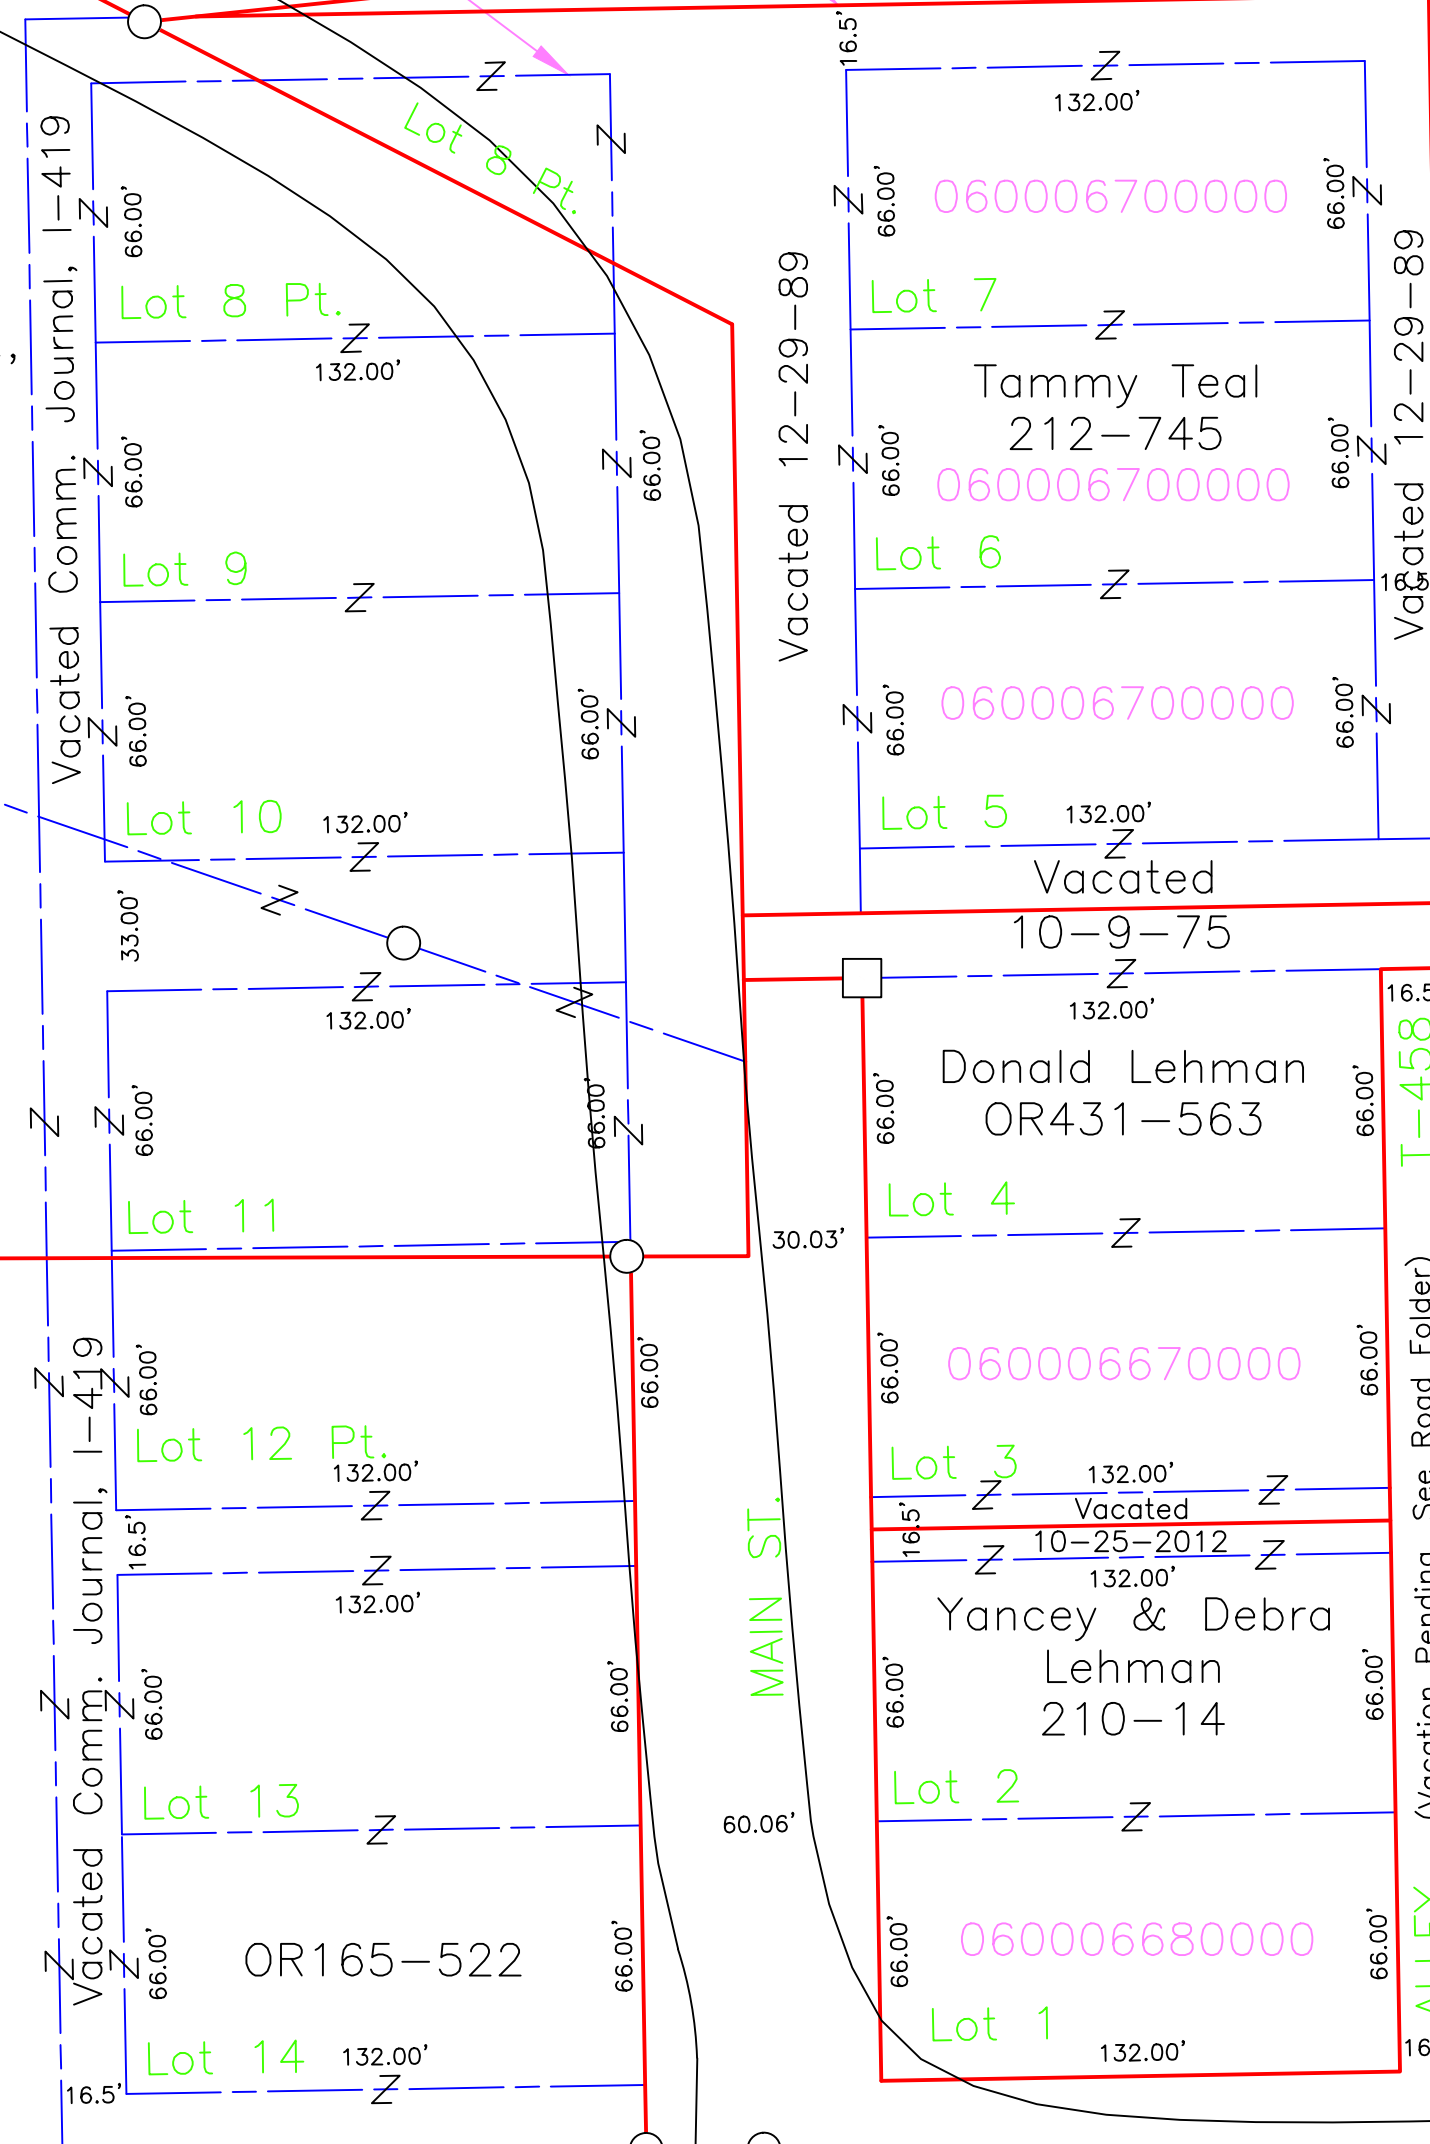

Wain Mohler
OR158-128
2.002 Ac.

060002720100

Colonel & Kenna Fitch
OR447-574, 1.8366 Ac.

060002710000

OR147-213
1.4682 Ac. (CT)
SE SW Pt.,
Lots 8, 10, 11 Pts.,
Lot 9
Vacated Alleys
060002700000

Brent Webb
Tot. 2.4932 Ac.

OR161-1
1.025 Ac. (CT)
SE SW Pt., Lots 10, 11 Pts.,
Vacated Alleys
060002710200

Jacqueline & Bevan Barnett
OR165-522
2.5081 Ac.
SE SW Pt., Lots 12 Pt., 13, 14,
Vacated Alleys
060002710100

SE SW Pt.

060002770000

MAYSVILLE ADDITION

- Lots 1-14
- Village Plat Book 1, Pg. 23

Ledford Boyd
OR346-975

2.00 Ac.

060002660100

MAYSVI